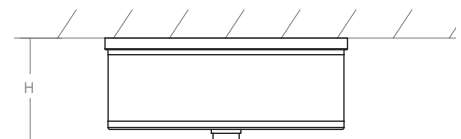

ECHO Ceiling Mount

120v: **3-695-xx**

277v: **37-695-xx**

oxygen

FIXTURE TYPE _____

LOCATION _____

PROJECT _____

DATE _____

-22 Oiled Bronze

-24 Satin Nickel

LIGHT SOURCE	2 x 10.1W LED, 3000K, CRI 90
LUMINAIRE POWER	26.6W at 120V
RATED LIFE	60000 hr RL
OPTIONAL COLOR TEMPERATURES	2700K, 3500K, 4000K
LUMEN OUTPUT	Delivered: 1405 lm (LM-79)
INPUT VOLTAGE	120V or 277V
DRIVER OUTPUT	2 x 350mA, 12W
DIMMING	0-10v & Phase (ELV) Dimming - 50/60Hz 100% to 10% Dimming
CONSTRUCTION	Plated Steel and Acrylic / Fabric
DIFFUSER	- White Grass and Matte White Acrylic
METAL FINISHES	Oiled Bronze (-22), Satin Nickel (-24)
MOUNTING	4" Octagonal J-Box
STANDARDS	ETL Dry/Damp listed, Conforms to UL STD 1598, Certified CAN/CSA, STD C22.2 No 250.0.

DIMENSIONS
Dia: 14.50"
H: 6.88"

Order example for standard fixture:

3-695-24 (x- Voltage - xxx-Sequence # - xx-Finish)

3: 120v, **37:** 277v

Order example for optional color temperatures: **3-695-2724**

27: 2700K, **35:** 3500K, **40:** 4000K