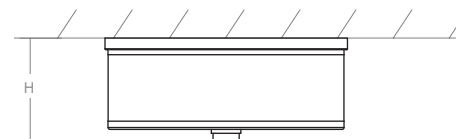

ECHO Ceiling Mount

120v: **3-695-xx**

277v: **37-695-xx**

oxygen

FIXTURE TYPE _____

LOCATION _____

PROJECT _____

DATE _____

-22 Oiled Bronze

-24 Satin Nickel

LIGHT SOURCE	2 x 10.1W LED, 3000K, CRI 90
LUMINAIRE POWER	26.6W at 120V
RATED LIFE	60000 hr RL
OPTIONAL COLOR TEMPERATURES	2700K, 3500K, 4000K
LUMEN OUTPUT	Delivered: 1405 lm (LM-79)
INPUT VOLTAGE	120V or 277V
DRIVER OUTPUT	2 x 350mA, 12W
DIMMING	0-10v & Phase (ELV) Dimming - 50/60Hz 100% to 10% Dimming
CONSTRUCTION	Plated Steel and Acrylic / Fabric
DIFFUSER	- White Grass and Matte White Acrylic
METAL FINISHES	Oiled Bronze (-22), Satin Nickel (-24)
MOUNTING	4" Octagonal J-Box
STANDARDS	ETL Dry/Damp listed, Conforms to UL STD 1598, Certified CAN/CSA, STD C22.2 No 250.0.

DIMENSIONS
Dia: 14.50"
H: 6.88"

Order example for standard fixture:

3-695-24 (x- Voltage - xxx-Sequence # - xx-Finish)

3: 120v, **37:** 277v, **32:** Universal Voltage

Order example for optional color temperatures: **3-695-2724**