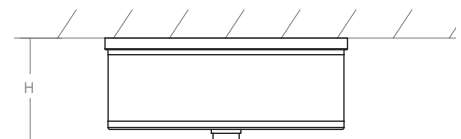

ECHO Ceiling Mount

120v: **3-695-xx-EM**

277v: **37-695-xx-EM**

oxygen

FIXTURE TYPE _____

LOCATION _____

PROJECT _____

DATE _____

-22 Oiled Bronze

-24 Satin Nickel

LIGHT SOURCE	2 x 10.1W LED, 3000K, CRI 90
LUMINAIRE POWER	26.6W at 120V
RATED LIFE	60000 hr RL
OPTIONAL COLOR TEMPERATURES	2700K, 3500K, 4000K
LUMEN OUTPUT	Delivered: 1405 lm (LM-79)
INPUT VOLTAGE	120V or 277V
DRIVER OUTPUT	2 x 350mA, 12W
DIMMING	0-10v & Phase (ELV) Dimming - 50/60Hz 100%to 10% Dimming
CONSTRUCTION	Plated Steel and Acrylic / Fabric
DIFFUSER	- White Grass and Matte White Acrylic
METAL FINISHES	Oiled Bronze (-22), Satin Nickel (-24)
MOUNTING	4" Octagonal J-Box
STANDARDS	ETL Dry/Damp listed, Conforms to UL STD 1598, Certified CAN/CSA, STD C22.2 No 250.0.

DIMENSIONS
Dia: 14.50"
H: 6.88"

EM Driver	Fullham HotspotLED Series
EM Battery Life	90 Minutes Minimum

Order example for standard fixture:

3-695-24-EM (x- Voltage - xxx-Sequence # - xx-Finish)

3: 120v, 37: 277v