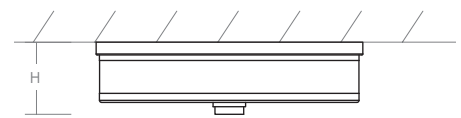

ECHO Ceiling Mount

120v: **3-694-xx**

277v: **37-694-xx**

oxygen

FIXTURE TYPE _____

LOCATION _____

PROJECT _____

DATE _____

-24 Satin Nickel

LIGHT SOURCE	2 x 10.1W LED, 3000K, CRI 90
LUMINAIRE POWER	25.7W at 120V
RATED LIFE	60000 hr RL
OPTIONAL COLOR TEMPERATURES	2700K, 3500K, 4000K
LUMEN OUTPUT	Delivered: 1277 lm (LM-79)
INPUT VOLTAGE	120V or 277V
DRIVER OUTPUT	2 x 350mA, 12W
DIMMING	0-10v & Phase (ELV) Dimming - 50/60Hz 100% to 10% Dimming
CONSTRUCTION	Plated Steel and Acrylic / Fabric
DIFFUSER	- White Grass and Matte White Acrylic
FINISHES	Satin Nickel (-24)
MOUNTING	4" Octagonal J-Box
STANDARDS	ETL Dry/Damp listed, Conforms to UL STD 1598, Certified CAN/CSA, STD C22.2 No 250.0.

DIMENSIONS
Dia: 14.50"
H: 4.00"

Order example for standard fixture:

3-694-24 (x- Voltage - xxx-Sequence # - xx-Finish)

3: 120v, **37:** 277v, **32:** Universal Voltage

Order example for optional color temperatures: **3-694-2724**