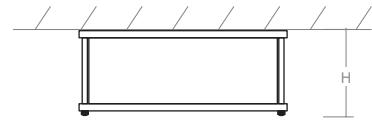

-40 Aged Brass

-24 Satin Nickel

LIGHT SOURCE	2 x 10.1W LED, 3000K, CRI 90
LUMINAIRE POWER	26.2W at 120V
RATED LIFE	60000 hr RL
OPTIONAL COLOR TEMPERATURES	2700K, 3500K, 4000K
LUMEN OUTPUT	Delivered: 1742 lm (LM-79)
INPUT VOLTAGE	120V or 277V
DRIVER OUTPUT	2 x 350mA, 12W
DIMMING	0-10v & Phase (ELV) Dimming - 50/60Hz 100% to 10% Dimming
CONSTRUCTION	Plated Steel and Acrylic
DIFFUSER	- Matte White Acrylic
FINISHES	Satin Nickel (-24), Aged Brass (-40)
MOUNTING	4" Octagonal J-Box
STANDARDS	ETL Dry/Damp listed, Conforms to UL STD 1598, Certified CAN/CSA, STD C22.2 No 250.0.

DIMENSIONS

W: 16.19"

L: 16.19"

H: 4.90"

Order example for standard fixture:

3-683-24 (x- Voltage - xxx-Sequence # - xx-Finish)

3: 120v, **37:** 277v, **32:** Universal Voltage

Order example for optional color temperatures: **3-683-2724**