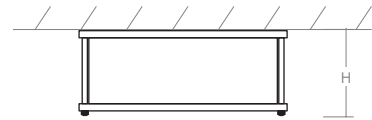

-40 Aged Brass

-24 Satin Nickel

LIGHT SOURCE	2 x 10.1W LED, 3000K, CRI 90
LUMINAIRE POWER	26.2W at 120V
RATED LIFE	60000 hr RL
OPTIONAL COLOR TEMPERATURES	2700K, 3500K, 4000K
LUMEN OUTPUT	Delivered: 1742 lm (LM-79)
INPUT VOLTAGE	120V or 277V
DRIVER OUTPUT	2 x 350mA, 12W
DIMMING	0-10v & Phase (ELV) Dimming - 50/60Hz 100% to 10% Dimming
CONSTRUCTION	Plated Steel and Acrylic
DIFFUSER	- Matte White Acrylic
FINISHES	Satin Nickel (-24), Aged Brass (-40)
MOUNTING	4" Octagonal J-Box
STANDARDS	ETL Dry/Damp listed, Conforms to UL STD 1598, Certified CAN/CSA, STD C22.2 No 250.0.

DIMENSIONS

W: 16.19"

L: 16.19"

H: 4.90"

EM Driver Fullham HotspotLED Series

EM Battery Life 90 Minutes Minimum

Order example for standard fixture:

3-683-24-EM (x- Voltage - xxx-Sequence # - xx-Finish)