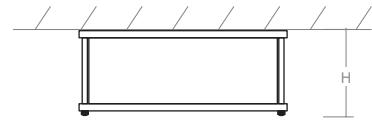

-24 Satin Nickel

-40 Aged Brass

LIGHT SOURCE	1 x 10.1W LED, 3000K, CRI 90
LUMINAIRE POWER	13.2W at 120V
RATED LIFE	60000 hr RL
OPTIONAL COLOR TEMPERATURES	2700K, 3500K, 4000K
LUMEN OUTPUT	Delivered: 905 lm (LM-79)
INPUT VOLTAGE	120V or 277V
DRIVER OUTPUT	350mA, 12W
DIMMING	0-10v & Phase (ELV) Dimming - 50/60Hz 100% to 10% Dimming
CONSTRUCTION	Plated Steel and Acrylic
DIFFUSER	- Matte White Acrylic
FINISHES	Satin Nickel (-24), Aged Brass (-40)
MOUNTING	4" Octagonal J-Box
STANDARDS	ETL Dry/Damp listed, Conforms to UL STD 1598, Certified CAN/CSA, STD C22.2 No 250.0.

DIMENSIONS
W: 12.00"
L: 12.00"
H: 4.90"

EM Driver	Fullham HotspotLED Series
EM Battery Life	90 Minutes Minimum

Order example for standard fixture:

3-682-24-EM (x- Voltage - xxx-Sequence # - xx-Finish)

3: 120v, 37: 277v