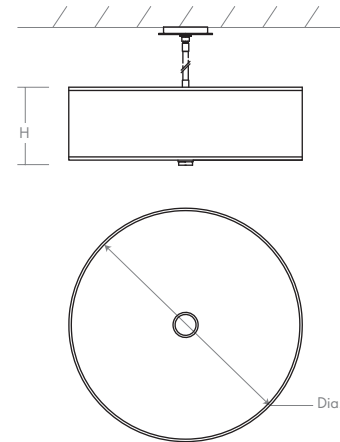

ECHO Pendant

120v : **3-640-xx**

277v : **37-640-xx**

oxygen

FIXTURE TYPE _____ LOCATION _____

PROJECT _____ DATE _____

-24 Satin Nickel

-22 Oiled Bronze

- LIGHT SOURCE** 4 x 9W LED, 3000K, CRI 90
- LUMINAIRE POWER** 52.6W at 120V
- RATED LIFE** 60000 hr RL
- OPTIONAL COLOR TEMPERATURES** 2700K, 3500K, 4000K
- LUMEN OUTPUT** Delivered: 2775 lm (LM-79)
- INPUT VOLTAGE** 120V or 277V
- DRIVER OUTPUT** 4 x 350mA, 12W
- DIMMING** 0-10v & Phase (ELV) Dimming - 50/60hz 100% to 10% Dimming
- CONSTRUCTION** Plated Steel and Acrylic / Fabric
- DIFFUSER** White Grass Shade with Acrylic
- METAL FINISH** Satin Nickel (-24), Oiled Bronze (-22)
- MOUNTING** 4" Octagonal J-Box, 2" x 3" J-Box
- STANDARDS** ETL Dry/Damp listed, Conforms to UL STD 1598, Certified CAN/CSA, STD C22.2 No 250.0.

- DIMENSIONS**
- Dia. Canopy:** 6.25"
- Dia. Fixture:** 30.00"
- H. Fixture:** 10.59"
- Suspension Length:** Up to 60"

Order example for standard fixture:

3-640-24 (x- Voltage - xxx-Sequence # - xx-Finish)