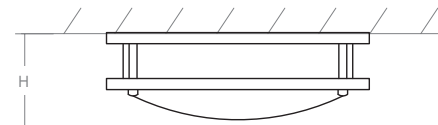

Oracle Wall Sconce / Ceiling Mount

120v: **3-618-xx**
277v: **37-618-xx**

oxygen

FIXTURE TYPE _____ LOCATION _____

PROJECT _____ DATE _____

-14 Polished Chrome

-22 Oiled Bronze

-24 Satin Nickel

-40 Aged Brass

LIGHT SOURCE	1 x 8.2W LED, 3000K, CRI 90
LUMINAIRE POWER	10.4W at 120V
RATED LIFE	60000 hr RL
OPTIONAL COLOR TEMPERATURES	2700K, 3500K, 4000K
LUMEN OUTPUT	Delivered: 773 lm (LM-79)
INPUT VOLTAGE	120V or 277V
DRIVER OUTPUT	350mA, 12W
DIMMING	0-10v & Phase (ELV) Dimming - 50/60Hz 100% to 10% Dimming
CONSTRUCTION	Plated Steel and Acrylic
DIFFUSER	- Matte White Acrylic
FINISHES	Polished Chrome (-14), Oiled Bronze (-22), Satin Nickel (-24), Aged Brass (-40)
MOUNTING	4" Octagonal J-Box
STANDARDS	ETL Dry/Damp listed, ADA compliant, CEC Title 24 Compliant, Conforms to UL STD 1598, Certified CAN/CSA, STD C22.2 No 250.0.

DIMENSIONS
Dia: 10.38"
H: 3.44"

Order example for standard fixture:

3-618-22 (x- Voltage - xxx-Sequence # - xx-Finish)

3: 120v, 37: 277v, 32: Universal Voltage

Order example for optional color temperatures: **3-618-2722**