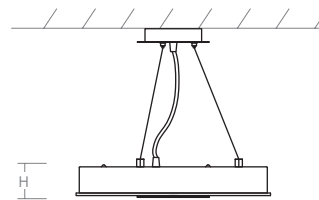

LIGHT SOURCE	1 x 30W LED, 3000K, CRI 90
LUMINAIRE POWER	23.5W at 120V
RATED LIFE	60000 hr RL
OPTIONAL COLOR TEMPERATURES	2700K, 3500K, 4000K
LUMEN OUTPUT	Delivered: 791 lm (LM-79)
INPUT VOLTAGE	Universal Voltage 120V-277V
DRIVER OUTPUT	700mA, 30W
DIMMING	0-10v - 50/60Hz 100% to 10% Dimming
CONSTRUCTION	Plated Steel and Acrylic
DIFFUSER	- Matte White Acrylic
FINISHES	Satin Nickel (-24)
MOUNTING	4" Octagonal J-Box, 2" x 3" J-Box
STANDARDS	ETL Dry/Damp listed, Conforms to UL STD 1598, Certified CAN/CSA, STD C22.2 No. 250.0

DIMENSIONS

Dia. Canopy: 5.50"
Dia. Fixture: 21.06"
H. Fixture: 2.33"
Suspension Length: 4' Cord and cable provide. * Adjustable cable grippers.

Order example for standard fixture:

32-661-24 (x- Voltage - xxx-Sequence # - xx-Finish)