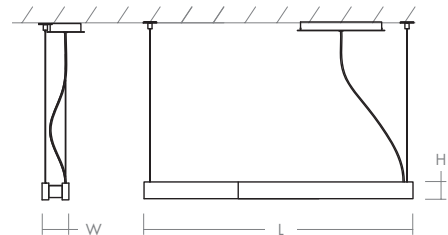

STANDARDS ETL Dry/Damp listed, Conforms to UL STD 1598, Certified CAN/CSA

DIMENSIONS

Canopy: 13.00" L, 5.50" W, 1.375" H

Fixture: 40.00" L, 4.00" W, 2.50" H

Suspension Length: Up to 60"

Order example for standard fixture: