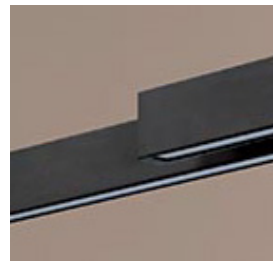

KLONE Pendant

Universal Voltage: **32-642-xx**

oxygen

FIXTURE TYPE _____ LOCATION _____

PROJECT _____ DATE _____

-20 Polished Nickel

-15 Black

-24 Satin Nickel

DRIVER OUTPUT 1400mA, 50W

DIMMING 0-10v - 50/60Hz 100% to 10% Dimming

CONSTRUCTION Plated Steel and Acrylic

DIFFUSER - Matte White Acrylic

FINISHES Black (-15), Polished Nickel (-20), Satin Nickel (-24)

MOUNTING 4" Octagonal J-Box, 2"x 3" J-Box

STANDARDS ETL Dry/Damp listed, Conforms to UL STD 1598, Certified CAN/CSA

DIMENSIONS

Canopy: 13.00" L, 5.50" W, 1.375" H

Fixture: 40.00" L, 4.00" W, 2.50" H

Suspension Length: Up to 60"

Order example for standard fixture: