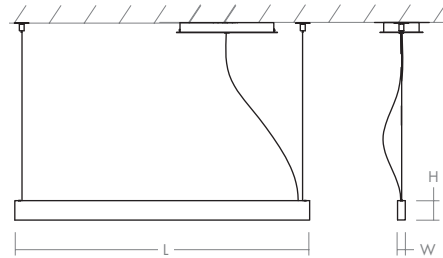

# oxygen

FIXTURE TYPE \_\_\_\_\_ LOCATION \_\_\_\_\_

PROJECT \_\_\_\_\_ DATE \_\_\_\_\_

-20 Polished Nickel

-24 Satin Nickel

-15 Black

<b>LIGHT SOURCE</b>	2 x 25W LED, 3000K, CRI 90
<b>LUMINAIRE POWER</b>	56.1W at 120V
<b>RATED LIFE</b>	60000 hr RL
<b>OPTIONAL COLOR TEMPERATURES</b>	2700K, 3500K, 4000K
<b>LUMEN OUTPUT</b>	Delivered: 863 lm (LM-79)
<b>INPUT VOLTAGE</b>	Universal Voltage 120V-277V
<b>DRIVER OUTPUT</b>	1400mA, 50W
<b>DIMMING</b>	0-10v - 50/60Hz 100% to 10% Dimming
<b>CONSTRUCTION</b>	Plated Steel and Acrylic
<b>DIFFUSER</b>	- Matte White Acrylic
<b>FINISHES</b>	Black (-15), Polished Nickel (-20), Satin Nickel (-24)
<b>MOUNTING</b>	4" Octagonal J-Box, 2"x 3" J-Box
<b>STANDARDS</b>	ETL Dry/Damp listed, Conforms to UL STD 1598, Certified CAN/CSA

#### DIMENSIONS

**Canopy: 13.00" L, 5.50" W, 1.375" H**

**Fixture: 50.00" L, 1.00" W, 2.50" H**

**Suspension Length: Up to 60"**

Order example for standard fixture:

**32-633-24** (x- Voltage - xxx-Sequence # - xx-Finish)