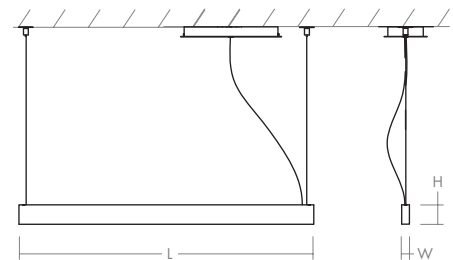

# oxygen

FIXTURE TYPE \_\_\_\_\_ LOCATION \_\_\_\_\_

PROJECT \_\_\_\_\_ DATE \_\_\_\_\_

-20 Polished Nickel

-24 Satin Nickel

-15 Black

<b>LIGHT SOURCE</b>	2 x 16W LED, 3000K, CRI 90
<b>LUMINAIRE POWER</b>	38.3W at 120V
<b>RATED LIFE</b>	60000 hr RL
<b>OPTIONAL COLOR TEMPERATURES</b>	2700K, 3500K, 4000K
<b>LUMEN OUTPUT</b>	Delivered: 635 lm (LM-79)
<b>INPUT VOLTAGE</b>	Universal Voltage 120V-277V
<b>DRIVER OUTPUT</b>	1000mA, 33W
<b>DIMMING</b>	0-10v - 50/60Hz 100% to 10% Dimming
<b>CONSTRUCTION</b>	Plated Steel and Acrylic
<b>DIFFUSER</b>	- Matte White Acrylic
<b>FINISHES</b>	Black (-15), Polished Nickel (-20), Satin Nickel (-24)
<b>MOUNTING</b>	4" Octagonal J-Box, 2"x 3" J-Box
<b>STANDARDS</b>	ETL Dry/Damp listed, Conforms to UL STD 1598, Certified CAN/CSA

## DIMENSIONS

**Canopy: 13.00" L, 5.50" W, 1.375" H**

**Fixture: 38.00" L, 1.00" W, 2.50" H**

**Suspension Length: Up to 60"**

Order example for standard fixture:

**32-632-24** (x- Voltage - xxx-Sequence # - xx-Finish)