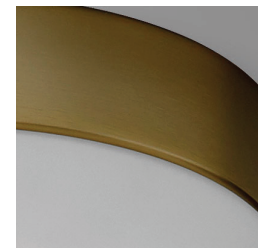

ZURI Ceiling Mount

32-631-xx

oxygen

FIXTURE TYPE _____

LOCATION _____

PROJECT _____

DATE _____

-24 Satin Nickel

-15 Black

-40 Aged Brass

LIGHT SOURCE	1 x 21.1W LED, 3000K, CRI 90
LUMINAIRE POWER	23.5W at 120V
RATED LIFE	60000 hr RL
OPTIONAL COLOR TEMPERATURES	2700K, 3500K, 4000K
LUMEN OUTPUT	Delivered: 1328 lm (LM-79)
INPUT VOLTAGE	120V to 277V AC, 50/60Hz
DRIVER OUTPUT	700mA, 30W max
DIMMING	0-10V dimming, 100% to 10% current output
CONSTRUCTION	Plated Steel and Glass
DIFFUSER	- White Opal Glass
FINISHES	Black (-15), Satin Nickel (-24), Aged Brass (-40)
MOUNTING	4" Octagonal J-Box
STANDARDS	UL Dry/Damp listed, ADA Compliant, Conforms to UL STD 1598, Certified CAN/CSA, STD C22.2 No 250.0.

DIMENSIONS
Dia: 11.25"
H: 3.00"

Order Example for standard fixture:

32-631-xx (x-Voltage - xxx-Sequence # - xx-Finish)

Order example for optional color temperatures: **32-631-2724**

27: 2700K, **35:** 3500K, **40:** 4000K