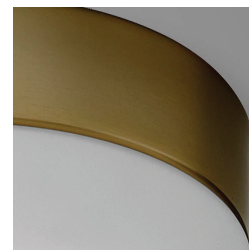

ZURI Ceiling Mount

32-630-xx

oxygen

FIXTURE TYPE _____ LOCATION _____

PROJECT _____ DATE _____

-24 Satin Nickel

-15 Black

-40 Aged Brass