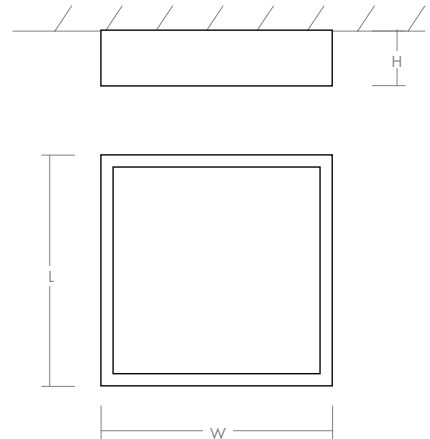

Pyxis Wall Sconce / Ceiling Mount

Universal Voltage: **32-612-xx**

oxygen

FIXTURE TYPE _____ LOCATION _____

PROJECT _____ DATE _____

-40 Aged Brass

-20 Polished Nickel

-24 Satin Nickel

| | |
|------------------------------------|---|
| LIGHT SOURCE | 1 x 22.2W LED, 3000K, CRI 90 |
| LUMINAIRE POWER | 26.1W at 120V |
| RATED LIFE | 60000 hr RL |
| OPTIONAL COLOR TEMPERATURES | 2700K, 3500K, 4000K |
| LUMEN OUTPUT | Delivered: 1329 lm (LM-79) |
| INPUT VOLTAGE | Universal Voltage 120V-277V |
| DRIVER OUTPUT | 600mA |
| DIMMING | 0-10v - 50/60Hz 100% to 10% Dimming |
| CONSTRUCTION | Plated Steel and Acrylic |
| DIFFUSER | - Matte White Acrylic |
| FINISHES | Polished Nickel (-20), Satin Nickel (-24), Aged Brass (-40) |
| MOUNTING | 4" Octagonal J-Box, 2"x3" J-box |
| STANDARDS | ETL Dry/Damp listed, ADA compliant, Conforms to UL STD 1598, Certified CAN/CSA, STD C22.2 No 250.0. |

DIMENSIONS

| | |
|-------------|----------------------------------|
| W: | 10.25" |
| L: | 10.25" |
| H: | 3.25" |
| M.C: | 5.13" From top of fixture |

Order example for standard fixture:

32-612-24 (x- Voltage - xxx-Sequence # - xx-Finish)