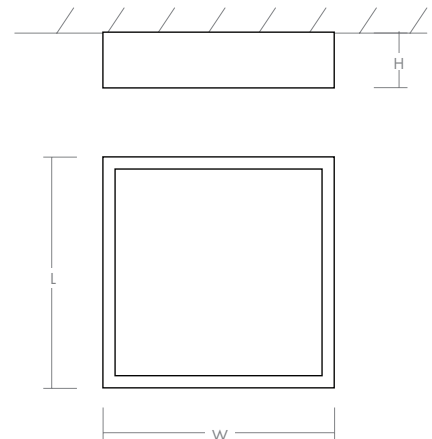

STANDARDS ETL Dry/Damp listed, ADA compliant, Conforms to UL STD 1598, Certified CAN/CSA, STD C22.2 No 250.0.

DIMENSIONS

W: 10.25"

L: 10.25"

H: 3.25"

M.C: 5.13" From top of fixture

Order example for standard fixture: