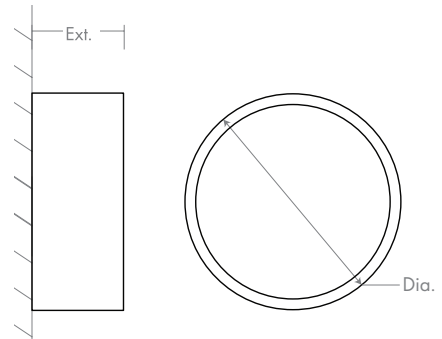

PEEPERS Wall Sconce / Ceiling Mount

Universal Voltage: **32-601-xx**

oxygen

FIXTURE TYPE _____

LOCATION _____

PROJECT _____

DATE _____

-40 Aged Brass

-20 Polished Nickel

-24 Satin Nickel

LIGHT SOURCE	1 x 23.8W LED, 3000K, CRI 90
LUMINAIRE POWER	28.1W at 120V
RATED LIFE	60000 hr RL
OPTIONAL COLOR TEMPERATURES	2700K, 3500K, 4000K
LUMEN OUTPUT	Delivered: 1110 lm (LM-79)
INPUT VOLTAGE	120V to 277V AC, 50/60Hz
DRIVER OUTPUT	700mA, 29.4W max power
DIMMING	TRIAC and ELV dimming at 120V AC; 0-10V dimming, 100% to 1% current output
CONSTRUCTION	Plated Steel and Acrylic
DIFFUSER	- Matte White Acrylic
FINISHES	Polished Nickel (-20), Satin Nickel (-24), Aged Brass (-40)
MOUNTING	4" Octagonal J-Box, 4" Square J-Box, 2" x 3" J-box
STANDARDS	UL Dry/Damp listed, ADA Compliant, Conforms to UL STD 1598, Certified CAN/CSA STD C22.2 No 250.0.

DIMENSIONS

Dia.: 10.25"

Ext: 3.25"

M.C: 5.125" From top of fixture

Order example for standard fixture:

32-601-24 (x- Voltage - xxx-Sequence # - xx-Finish)

32: Universal Voltage

Order example for optional color temperatures: **32-601-2724**