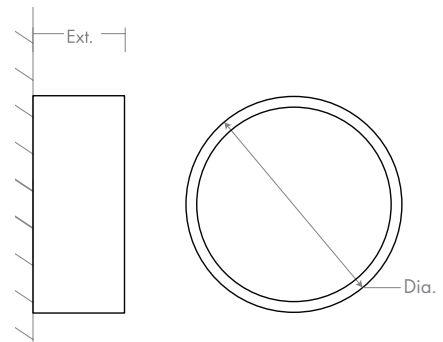

DRIVER OUTPUT 600mA

DIMMING 0-10v - 50/60Hz 100% to 10% Dimming

CONSTRUCTION Plated Steel and Acrylic

DIFFUSER - Matte White Acrylic

FINISHES Polished Nickel (-20), Satin Nickel (-24), Aged Brass (-40)

MOUNTING 4" Octagonal J-Box, 4" Square J-Box, 2"x3" J-box

STANDARDS ETL Dry/Damp listed, ADA compliant, Conforms to UL STD 1598, Certified CAN/CSA, STD C22.2 No 250.0.

DIMENSIONS

Dia.: 10.25"

Ext: 3.375"

M.C: 5.125" From top of fixture

Order example for standard fixture: