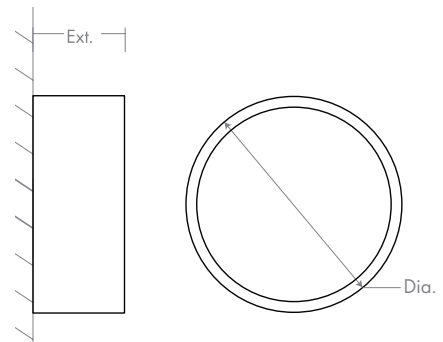

MOUNTING 4" Octagonal J-Box, 4" Square J-Box, 2"x3" J-Box

STANDARDS ETL Dry/Damp listed, ADA compliant, Conforms to UL STD 1598, Certified CAN/CSA, STD C22.2 No 250.0.

DIMENSIONS

Dia.: 10.25"

Ext: 3.375"

M.C: 5.125" From top of fixture