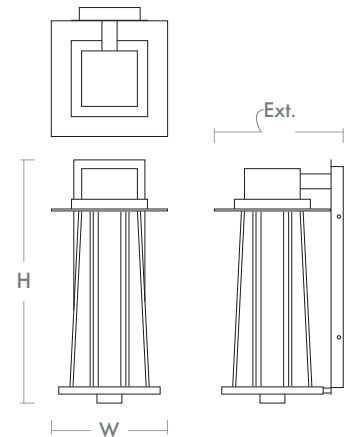

**ARTÉ Outdoor**  
**3-760-15**

oxygen

FIXTURE TYPE \_\_\_\_\_

LOCATION \_\_\_\_\_

PROJECT \_\_\_\_\_

DATE \_\_\_\_\_

-15 Black

<b>LIGHT SOURCE</b>	(2x) 5W LED Arrays with integrated driver assembly, 3000K, CRI 90
<b>LUMINAIRE POWER</b>	11.2W Input Power
<b>RATED LIFE</b>	30000 hr RL
<b>OPTIONAL COLOR TEMPERATURES</b>	3000K Only
<b>LUMEN OUTPUT</b>	Delivered: TBD lm (LM-79)
<b>INPUT VOLTAGE</b>	120V AC, 50/60Hz
<b>DIMMING</b>	TRIAC Dimming 100-10%
<b>CONSTRUCTION</b>	Cast Aluminum Housing
<b>DIFFUSER</b>	- Clear Bubble Crystal Glass
<b>FINISHES</b>	Black (-15)
<b>MOUNTING</b>	4" Octagonal J-Box (Installer must provide a bead of caulk between fixture housing and mounting surface)
<b>STANDARDS</b>	cETL Wet listed, Conforms to UL STD 1598, Certified CAN/CSA STD C22.2 No 250.0.

**DIMENSIONS**

<b>W:</b>	<b>9.00"</b>
<b>H:</b>	<b>19.00"</b>
<b>Ext:</b>	<b>10"</b>
<b>M.C:</b>	<b>3.25" From top of fixture</b>

Order example for standard fixture:  
**3-760-15** (x-xxx: LED Sequence # / -xx: Finish)