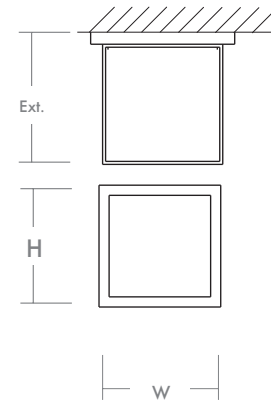

KUBO Outdoor
3-735-xx

oxygen

FIXTURE TYPE _____

LOCATION _____

PROJECT _____

DATE _____

-15 Black

-16 Brushed Aluminum

LIGHT SOURCE	LED Arrays, 3000K, CRI 90
LUMINAIRE POWER	5W at 120V
RATED LIFE	50000 hr RL
OPTIONAL COLOR TEMPERATURES	3000K Only
LUMEN OUTPUT	Delivered: 210 lm (LM-79)
INPUT VOLTAGE	100V to 277V AC, 50/60Hz
DRIVER OUTPUT	600mA, 3.6W max power
DIMMING	Non-dimmable
CONSTRUCTION	Cast Aluminum Housing
DIFFUSER	- Clear Glass Plate
FINISHES	Black (-15), Brushed Aluminum (-16)
MOUNTING	4" Octagonal J-Box (Installer must provide a bead of caulk between fixture housing and mounting surface)
STANDARDS	ETL Wet listed, Conforms to UL STD 1598, Certified CAN/CSA STD C22.2 No 250.0.

DIMENSIONS

W:	5.125"
H:	5.125"
Ext:	5.625"
M.C:	2.563" From top of fixture

Order example for standard fixture:
3-735-15 (x- Voltage - xxx-Sequence # - xx-Finish)
3: 120V to 277V