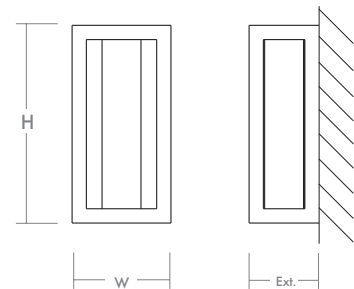

APERTO Outdoor
3-724-15

oxygen

FIXTURE TYPE _____

LOCATION _____

PROJECT _____

DATE _____

-15 Black

LIGHT SOURCE	1 x 18W LED with Driver on board, 3000K, CRI 90
LUMINAIRE POWER	18.5W at 120V
RATED LIFE	50000 hr RL
OPTIONAL COLOR TEMPERATURES	3000K Only
LUMEN OUTPUT	Delivered: 796 lm (LM-79)
INPUT VOLTAGE	120V AC, 50/60Hz
DRIVER OUTPUT	N/A
DIMMING	TRIAC Dimming
CONSTRUCTION	Cast Aluminum Housing
DIFFUSER	- Etched White Glass
FINISHES	Black (-15)
MOUNTING	4" Octagonal J-Box (Installer must provide a bead of caulk between fixture housing and mounting surface)
STANDARDS	ETL Wet listed, Conforms to UL STD 1598, Certified CAN/CSA STD C22.2 No 250.0.

DIMENSIONS

W:	8.00"
H:	18.00"
Ext:	4.50"
M.C:	7.125" From top of fixture

Order example for standard fixture:
3-724-15 (x- Voltage - xxx-Sequence # - xx-Finish)
3: 120V Only