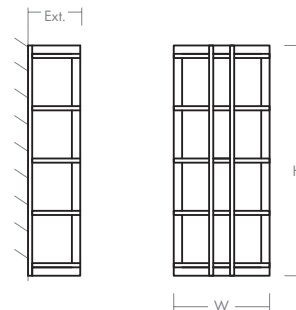

TELSHOR Outdoor

120v : **3-711-2xx**

277v : **37-711-2xx**

oxygen

FIXTURE TYPE _____

LOCATION _____

PROJECT _____

DATE _____

-22 Oiled Bronze

-24 Satin Nickel

LIGHT SOURCE	2 x 10.1W LED, 3000K, CRI 90
LUMINAIRE POWER	25.9W at 120V
RATED LIFE	60000 hr RL
OPTIONAL COLOR TEMPERATURES	2700K, 3500K, 4000K
LUMEN OUTPUT	Delivered: 1172 lm (LM-79)
INPUT VOLTAGE	120V or 277V
DRIVER OUTPUT	2 x 350 mA, 12W
DIMMING	0-10v & Phase (ELV) Dimming - 50/60Hz 100% to 10% Dimming
CONSTRUCTION	Cast Aluminium and Acrylic
DIFFUSER	-2 Matte White Acrylic
FINISHES	Oiled Bronze (-22), Satin Nickel (-24)
MOUNTING	4" Octagonal J-Box (Installer must provide a bead of caulk between fixture housing and mounting surface)
STANDARDS	ETL Wet, Conforms to UL STD 1598, Certified CAN/CSA, STD C22.2 No 250.0.

DIMENSIONS

W:	9.00"
H:	21.75"
Ext:	5.00"
M.C:	10.81" From top of fixture

Order example for standard fixture:

3-711-224 (x- Voltage - xxx-Sequence # - x-Diffuser - xx-Finish)

3: 120v, **37:** 277v

Order example for optional color temperatures: **3-711-27224**