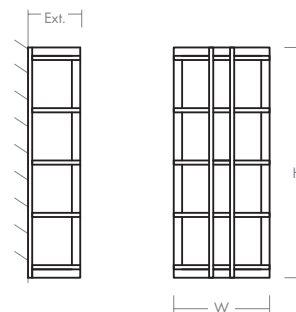

TELSHOR Outdoor

120v : **3-711-2xx-EM**

277v : **37-711-2xx-EM**

oxygen

FIXTURE TYPE _____

LOCATION _____

PROJECT _____

DATE _____

-22 Oiled Bronze

-24 Satin Nickel

LIGHT SOURCE	2 x 10.1W LED, 3000K, CRI 90
LUMINAIRE POWER	25.9W at 120V
RATED LIFE	60000 hr RL
OPTIONAL COLOR TEMPERATURES	2700K, 3500K, 4000K
LUMEN OUTPUT	Delivered: 1172 lm (LM-79)
INPUT VOLTAGE	120V or 277V
DRIVER OUTPUT	2 x 350 mA, 12W
DIMMING	0-10v & Phase (ELV) Dimming - 50/60Hz 100% to 10% Dimming
CONSTRUCTION	Cast Aluminium and Acrylic
DIFFUSER	-2 Matte White Acrylic
FINISHES	Oiled Bronze (-22), Satin Nickel (-24)
MOUNTING	4" Octagonal J-Box (Installer must provide a bead of caulk between fixture housing and mounting surface)
STANDARDS	ETL Wet, Conforms to UL STD 1598, Certified CAN/CSA, STD C22.2 No 250.0.

DIMENSIONS

W:	9.00"
H:	21.75"
Ext:	5.00"
M.C:	10.81" From top of fixture

EM Battery Life	Fullham HotspotLED Series
EM Battery Life	90 Minutes Minimum

Order example for standard fixture:
3-711-224-EM (x- Voltage - xxx-Sequence # - x-Diffuser - xx-Finish)
 3: 120v, 37: 277v
 Order example for optional color temperatures: **3-711-27224-EM**
 27: 2700K, 35: 3500K, 40: 4000K