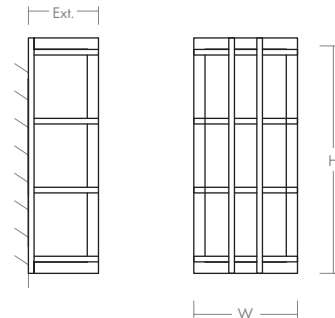

FIXTURE TYPE _____

LOCATION _____

PROJECT _____

DATE _____

-24 Satin Nickel

-22 Oiled Bronze

LIGHT SOURCE	1 x 10.1W LED, 3000K, CRI 90
LUMINAIRE POWER	12.9W at 120V
RATED LIFE	60000 hr RL
LUMEN OUTPUT	Delivered: 625 lm (LM-79)
INPUT VOLTAGE	120V to 277V AC, 50/60Hz
DRIVER OUTPUT	350mA, 14.7W
DIMMING	TRIAC and ELV dimming at 120V AC; 0-10V dimming, 100% to 10% current output
CONSTRUCTION	Stainless Steel and Acrylic
DIFFUSER	-2 Matte White Acrylic
FINISHES	Oiled Bronze (-22), Satin Nickel (-24)
MOUNTING	4" Octagonal J-Box (Installer must provide a bead of caulk between housing and mounting surface)
STANDARDS	ETL Wet, Conforms to UL STD 1598, Certified CAN/CS STD C22.2 No 250.0.

DIMENSIONS

W:	7.25"
H:	16.50"
Ext:	5.00"
M.C:	8.23" From Top of fixture

EM Driver	Fullham HotspotLED Series
EM Battery Life	90 Minutes Minimum

Order example for standard fixture:
3-710-224-EM (x- Voltage - xxx-Sequence # - x-Diffuser - xx-Finish)
3: 120V, **37:** 277V