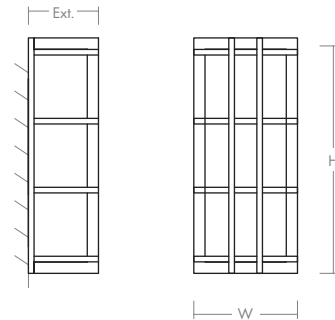

-24 Satin Nickel

-22 Oiled Bronze

LIGHT SOURCE	1 x 10.1W LED, 3000K, CRI 90
LUMINAIRE POWER	12.9W at 120V
RATED LIFE	60000 hr RL
OPTIONAL COLOR TEMPERATURES	2700K, 3500K, 4000K
LUMEN OUTPUT	Delivered: 625 lm (LM-79)
INPUT VOLTAGE	120V or 277V
DRIVER OUTPUT	350 mA, 12W
DIMMING	0-10v & Phase (ELV) Dimming - 50/60Hz 100% to 10% Dimming
CONSTRUCTION	Cast Aluminium and Acrylic
DIFFUSER	-2 Matte White Acrylic
FINISHES	Oiled Bronze (-22), Satin Nickel (-24)
MOUNTING	4" Octagonal J-Box (Installer must provide a bead of caulk between fixture housing and mounting surface)
STANDARDS	ETL Wet, Conforms to UL STD 1598, Certified CAN/CSA, STD C22.2 No 250.0.

DIMENSIONS

W:	7.25"
H:	16.50"
Ext:	5.00"
M.C:	8.23" From Top of fixture

EM Driver	Fullham HotspotLED Series
EM Battery Life	90 Minutes Minimum

Order example for standard fixture:
3-710-224-EM (x- Voltage - xxx-Sequence # - x-Diffuser - xx-Finish)
 3: 120v, 37: 277v
 Order example for optional color temperatures: **3-710-27224-EM**
 27: 2700K, 35: 3500K, 40: 4000K