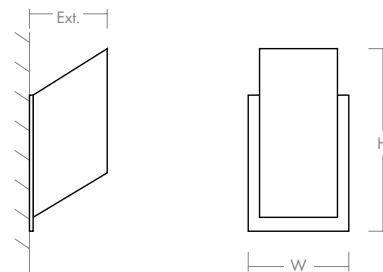

- LIGHT SOURCE** 1 x 10.1W LED, 3000K, CRI 90
- LUMINAIRE POWER** 12.4W at 120V
- RATED LIFE** 60000 hr RL
- OPTIONAL COLOR TEMPERATURES** 2700K, 3500K, 4000K
- LUMEN OUTPUT** Delivered: 308 lm (LM-79)
- INPUT VOLTAGE** 120V to 277V AC, 50/60Hz
- DRIVER OUTPUT** 350mA, 14.7W max power
- DIMMING** TRIAC and ELV dimming at 120V AC; 0-10V dimming, 100% to 1% current output
- CONSTRUCTION** Cast Aluminum and Glass
- DIFFUSER** - Frosted Glass
- FINISHES** Gray (-16), Oiled Bronze (-22)
- MOUNTING** 4" Octagonal J-Box
(Installer must provide a bead of caulk between fixture housing and mounting surface)
- STANDARDS** UL Wet listed, ADA Compliant, Conforms to UL STD 1598, Certified CAN/CSA STD C22.2 No 250.0.

DIMENSIONS

- W:** 5.25"
- H:** 9.25"
- Ext:** 4.00"
- M.C:** 6.10" From top of fixture

Order example for standard fixture:
3-700-22 (x- Voltage - xxx-Sequence # - xx-Finish)
3: 120V to 277V

Order example for optional color temperatures: **3-700-2722**
27: 2700K, 35: 3500K, 40: 4000K