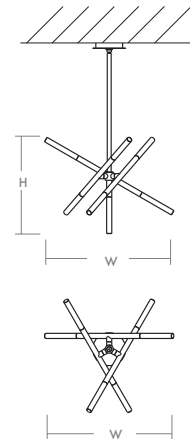

MOXY Pendant
3-696-xx

oxygen

FIXTURE TYPE _____ LOCATION _____
PROJECT _____ DATE _____

-24 Satin Nickel

-40 Aged Brass

LIGHT SOURCE	LED Arrays, 3000K, CRI 90
LUMINAIRE POWER	19.24W at 120V
RATED LIFE	50000 hr RL
OPTIONAL COLOR TEMPERATURES	3000K Only
LUMEN OUTPUT	Delivered: 467 lm (LM-79)
INPUT VOLTAGE	120V AC, 60Hz
DRIVER OUTPUT	720mA, 17.3W max power
DIMMING	TRIAC Dimming
CONSTRUCTION	Cold Rolled Steel Housing and Canopy
DIFFUSER	- Clear Bubble Acrylic
FINISHES	Satin Nickel (-24), Aged Brass (-40)
MOUNTING	4" Octagonal J-Box
STANDARDS	ETL Damp listed, Conforms to UL STD 1598, Certified CAN/CSA STD C22.2 No 250.0.

DIMENSIONS

Dia. Canopy: 6.69"

W. Fixture: 28.00"

H. Fixture: 22.75"

Supplied with 2-8", 2-12", and 3-16" stems to customize hanging height

Note: Canopy swivel allows up to a 22° slope

Order example for standard fixture:
3-696-24 (x- Voltage - xxx-Sequence # - xx-Finish)
3: 120V Only