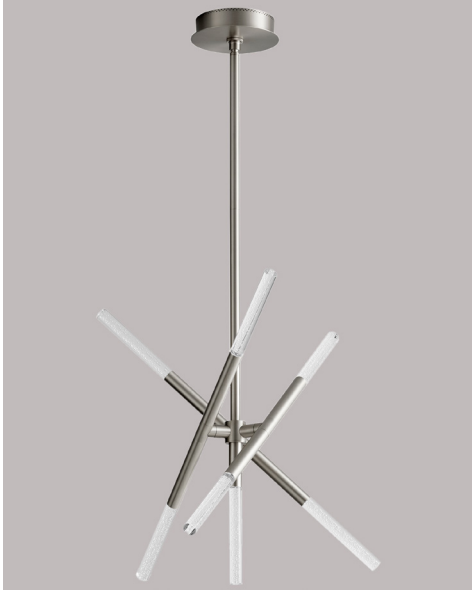

MOXY Pendant
3-696-xx

oxygen

FIXTURE TYPE _____ LOCATION _____
PROJECT _____ DATE _____

-24 Satin Nickel

-40 Aged Brass

LIGHT SOURCE	LED Arrays, 3000K, CRI 90
LUMINAIRE POWER	19.24W at 120V
RATED LIFE	50000 hr RL
OPTIONAL COLOR TEMPERATURES	3000K Only
LUMEN OUTPUT	Delivered: 467 lm (LM-79)
INPUT VOLTAGE	120V AC, 60Hz
DRIVER OUTPUT	720mA, 17.3W max power
DIMMING	TRIAC Dimming
CONSTRUCTION	Cold Rolled Steel Housing and Canopy
DIFFUSER	- Clear Bubble Acrylic
FINISHES	Satin Nickel (-24), Aged Brass (-40)
MOUNTING	4" Octagonal J-Box
STANDARDS	ETL Damp listed, Conforms to UL STD 1598, Certified CAN/CSA STD C22.2 No 250.0.

DIMENSIONS

Dia. Canopy: 6.69"

W. Fixture: 28.00"

H. Fixture: 22.75"

Supplied with 2-8", 2-12", and 3-16" stems to customize hanging height

Note: Canopy swivel allows up to a 22° slope

Order example for standard fixture:
3-696-24 (x- Voltage - xxx-Sequence # - xx-Finish)
3: 120V Only