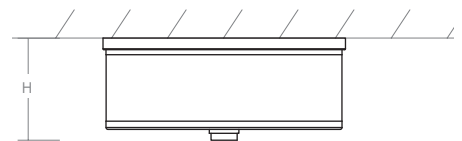

ECHO Ceiling Mount
3-695-xx-EM

oxygen

FIXTURE TYPE _____

LOCATION _____

PROJECT _____

DATE _____

-22 Oiled Bronze

-24 Satin Nickel

LIGHT SOURCE	2 x 10.1W LED, 3000K, CRI 90
LUMINAIRE POWER	26.6W at 120V
RATED LIFE	60000 hr RL
LUMEN OUTPUT	Delivered: 1405 lm (LM-79)
INPUT VOLTAGE	120V to 277V AC, 50/60Hz
DRIVER OUTPUT	700mA, 29.4W
DIMMING	TRIAC and ELV dimming at 120V AC; 0-10V dimming, 100% to 10% current output
CONSTRUCTION	Plated Steel and Acrylic / Fabric
DIFFUSER	- White Grass and Matte White Acrylic
METAL FINISHES	Oiled Bronze (-22), Satin Nickel (-24)
MOUNTING	4" Octagonal J-Box
STANDARDS	ETL Dry/Damp listed, Conforms to UL STD 1598, Certified CAN/CSA, STD C22.2 No 250.0.

DIMENSIONS
Dia: 14.50"
H: 6.88"

EM Driver	Fullham HotspotLED Series
EM Battery Life	90 Minutes Minimum

Order example for standard fixture:
3-695-24-EM (x- Voltage - xxx-Sequence # - xx-Finish)
3: 120V to 277V