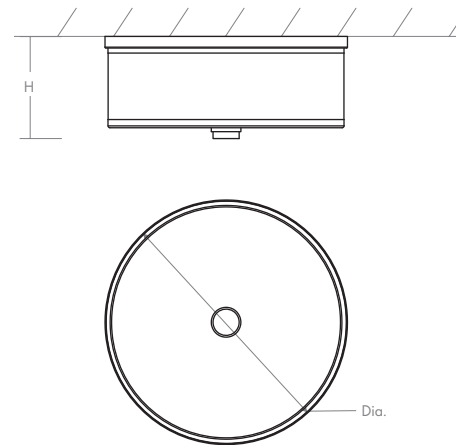

ECHO Ceiling Mount
3-695-24

oxygen

FIXTURE TYPE _____

LOCATION _____

PROJECT _____

DATE _____

-24 Satin Nickel

LIGHT SOURCE	2 x 10.1W LED, 3000K, CRI 90
LUMINAIRE POWER	24.1W at 120V
RATED LIFE	60000 hr RL
OPTIONAL COLOR TEMPERATURES	2700K, 3500K, 4000K
LUMEN OUTPUT	Delivered: 1405 lm (LM-79)
INPUT VOLTAGE	120V to 277V AC, 50/60Hz
DRIVER OUTPUT	700mA, 29.4W max power
DIMMING	TRIAC and ELV dimming at 120V AC; 0-10V dimming, 100% to 1% current output
CONSTRUCTION	Plated Steel and Acrylic / Fabric
DIFFUSER	- White Grass and Matte White Acrylic
METAL FINISHES	Satin Nickel (-24)
MOUNTING	4" Octagonal J-Box
STANDARDS	UL Dry/Damp listed, CEC Title 24 Compliant, Conforms to UL STD 1598, Certified CAN/CSA STD C22.2 No 250.0.

DIMENSIONS
Dia: 14.50"
H: 7.75"

Order example for standard fixture:
3-695-24 (x- Voltage - xxx-Sequence # - xx-Finish)
3: 120V to 277V
 Order example for optional color temperatures: **3-695-2724**
27: 2700K, **35:** 3500K, **40:** 4000K