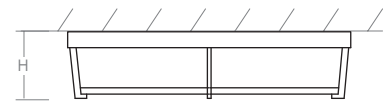

-24 Satin Nickel

LIGHT SOURCE	2 x 10.1W LED, 3000K, CRI 90
LUMINAIRE POWER	25.6W at 120V
RATED LIFE	60000 hr RL
OPTIONAL COLOR TEMPERATURES	2700K, 3500K, 4000K
LUMEN OUTPUT	Delivered: 1294 lm (LM-79)
INPUT VOLTAGE	120V or 277V
DRIVER OUTPUT	2 x 350mA, 12W
DIMMING	0-10v & Phase (ELV) Dimming - 50/60Hz 100% to 10% Dimming
CONSTRUCTION	Plated Steel and Acrylic
DIFFUSER	- Matte White Acrylic
FINISHES	Satin Nickel (-24), Aged Brass (-40)
MOUNTING	4" Octagonal J-Box
STANDARDS	ETL Dry/Damp listed, CEC Title 24 Compliant, Conforms to UL STD 1598, Certified CAN/CSA, STD C22.2 No 250.0.

DIMENSIONS
Dia: 17.00"
H: 4.00"

Order example for standard fixture:

3-689-24 (x- Voltage - xxx-Sequence # - xx-Finish)

3: 120v, **37:** 277v, **32:** Universal Voltage

Order example for optional color temperatures: **3-689-2724**