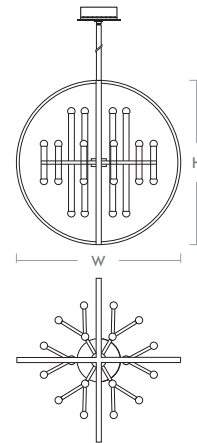

**NERO Chandelier**  
**3-685-1540**

oxygen

FIXTURE TYPE \_\_\_\_\_

LOCATION \_\_\_\_\_

PROJECT \_\_\_\_\_

DATE \_\_\_\_\_

-1540 Black/Aged Brass

<b>LIGHT SOURCE</b>	(36x) 2.1W LED Arrays, 3000K, CRI 90
<b>LUMINAIRE POWER</b>	87.3W at 120V
<b>RATED LIFE</b>	30000 hr RL
<b>OPTIONAL COLOR TEMPERATURES</b>	3000K Only
<b>LUMEN OUTPUT</b>	Delivered: 2565 lm (LM-79)
<b>INPUT VOLTAGE</b>	120V AC, 50/60Hz
<b>DRIVER OUTPUT</b>	720mA, 30.24W max power per driver (3 drivers total - 90.72W total max output)
<b>DIMMING</b>	TRIAC Dimming
<b>CONSTRUCTION</b>	Cold Rolled Steel Housing and Canopy
<b>DIFFUSER</b>	- Frosted Acrylic
<b>FINISHES</b>	Black/Aged Brass (-1540)
<b>MOUNTING</b>	4" Octagonal J-Box
<b>STANDARDS</b>	cETL Damp listed, Conforms to UL STD 1598, Certified CAN/CSA STD C22.2 No 250.0.

**DIMENSIONS**

**W. Fixture: 30.00"**  
**H. Fixture: 33.50"**  
**Supplied with 2-8", 2-12", and 3-16"**  
**stems to customize hanging height**

Note: Canopy swivel allows up to a 20° slope

Order example for standard fixture:  
**3-685-1540** (x- Voltage - xxx-Sequence # - xx-Finish)  
**3: 120V Only**