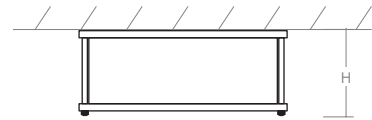

-24 Satin Nickel

-40 Aged Brass

LIGHT SOURCE	1 x 10.1W LED, 3000K, CRI 90
LUMINAIRE POWER	13.2W at 120V
RATED LIFE	60000 hr RL
OPTIONAL COLOR TEMPERATURES	2700K, 3500K, 4000K
LUMEN OUTPUT	Delivered: 905 lm (LM-79)
INPUT VOLTAGE	120V or 277V
DRIVER OUTPUT	350mA, 12W
DIMMING	0-10v & Phase (ELV) Dimming - 50/60Hz 100% to 10% Dimming
CONSTRUCTION	Plated Steel and Acrylic
DIFFUSER	- Matte White Acrylic
FINISHES	Satin Nickel (-24), Aged Brass (-40)
MOUNTING	4" Octagonal J-Box
STANDARDS	ETL Dry/Damp listed, Conforms to UL STD 1598, Certified CAN/CSA, STD C22.2 No 250.0.

DIMENSIONS
W: 12.00"
L: 12.00"
H: 4.90"

Order example for standard fixture:

3-682-24 (x- Voltage - xxx-Sequence # - xx-Finish)

3: 120v, **37:** 277v

Order example for optional color temperatures: **3-682-2724**