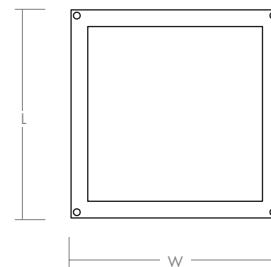

-24 Satin Nickel

-40 Aged Brass

LIGHT SOURCE	1 x 10.1W LED, 3000K, CRI 90
LUMINAIRE POWER	13.2W at 120V
RATED LIFE	60000 hr RL
OPTIONAL COLOR TEMPERATURES	2700K, 3500K, 4000K
LUMEN OUTPUT	Delivered: 905 lm (LM-79)
INPUT VOLTAGE	120V or 277V
DRIVER OUTPUT	350mA, 12W
DIMMING	0-10v & Phase (ELV) Dimming - 50/60Hz 100% to 10% Dimming
CONSTRUCTION	Plated Steel and Acrylic
DIFFUSER	- Matte White Acrylic
FINISHES	Satin Nickel (-24), Aged Brass (-40)
MOUNTING	4" Octagonal J-Box
STANDARDS	ETL Dry/Damp listed, Conforms to UL STD 1598, Certified CAN/CSA, STD C22.2 No 250.0.

DIMENSIONS
W: 12.00"
L: 12.00"
H: 4.90"

Order example for standard fixture:

3-682-24 (x- Voltage - xxx-Sequence # - xx-Finish)

3: 120v, **37:** 277v, **32:** Universal Voltage

Order example for optional color temperatures: **3-682-2724**