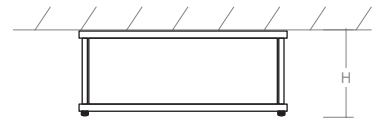

MODULO Ceiling Mount
3-682-xx

oxygen

FIXTURE TYPE _____

LOCATION _____

PROJECT _____

DATE _____

-24 Satin Nickel

-40 Aged Brass

LIGHT SOURCE	1 x 10.1W LED, 3000K, CRI 90
LUMINAIRE POWER	12.3W at 120V
RATED LIFE	60000 hr RL
OPTIONAL COLOR TEMPERATURES	2700K, 3500K, 4000K
LUMEN OUTPUT	Delivered: 905 lm (LM-79)
INPUT VOLTAGE	120V to 277V AC, 50/60Hz
DRIVER OUTPUT	350mA, 14.7W max power
DIMMING	TRIAC and ELV dimming at 120V AC; 0-10V dimming, 100% to 1% current output
CONSTRUCTION	Plated Steel and Acrylic
DIFFUSER	- Matte White Acrylic
FINISHES	Satin Nickel (-24), Aged Brass (-40)
MOUNTING	4" Octagonal J-Box
STANDARDS	UL Dry/Damp listed, Conforms to UL STD 1598, Certified CAN/CSA STD C22.2 No 250.0.

DIMENSIONS

W:	12.00"
L:	12.00"
H:	4.90"

Order example for standard fixture:
3-682-24 (x- Voltage - xxx-Sequence # - xx-Finish)
3: 120V to 277V
 Order example for optional color temperatures: **3-682-2724**
27: 2700K, **35:** 3500K, **40:** 4000K