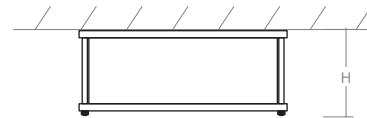

-24 Satin Nickel

-40 Aged Brass

LIGHT SOURCE	1 x 10.1W LED, 3000K, CRI 90
LUMINAIRE POWER	13.2W at 120V
RATED LIFE	60000 hr RL
OPTIONAL COLOR TEMPERATURES	2700K, 3500K, 4000K
LUMEN OUTPUT	Delivered: 905 lm (LM-79)
INPUT VOLTAGE	120V or 277V
DRIVER OUTPUT	350mA, 12W
DIMMING	0-10v & Phase (ELV) Dimming - 50/60Hz 100% to 10% Dimming
CONSTRUCTION	Plated Steel and Acrylic
DIFFUSER	- Matte White Acrylic
FINISHES	Satin Nickel (-24), Aged Brass (-40)
MOUNTING	4" Octagonal J-Box
STANDARDS	ETL Dry/Damp listed, Conforms to UL STD 1598, Certified CAN/CSA, STD C22.2 No 250.0.

DIMENSIONS
W: 12.00"
L: 12.00"
H: 4.90"

Order example for standard fixture:

3-682-24 (x- Voltage - xxx-Sequence # - xx-Finish)

3: 120v, **37:** 277v, **32:** Universal Voltage

Order example for optional color temperatures: **3-682-2724**