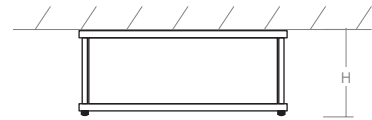

# oxygen

FIXTURE TYPE \_\_\_\_\_

LOCATION \_\_\_\_\_

PROJECT \_\_\_\_\_

DATE \_\_\_\_\_

-24 Satin Nickel

-40 Aged Brass

<b>LIGHT SOURCE</b>	1 x 10.1W LED, 3000K, CRI 90
<b>LUMINAIRE POWER</b>	13.2W at 120V
<b>RATED LIFE</b>	60000 hr RL
<b>OPTIONAL COLOR TEMPERATURES</b>	2700K, 3500K, 4000K
<b>LUMEN OUTPUT</b>	Delivered: 905 lm (LM-79)
<b>INPUT VOLTAGE</b>	120V or 277V
<b>DRIVER OUTPUT</b>	350mA, 12W
<b>DIMMING</b>	0-10v & Phase (ELV) Dimming - 50/60Hz 100% to 10% Dimming
<b>CONSTRUCTION</b>	Plated Steel and Acrylic
<b>DIFFUSER</b>	- Matte White Acrylic
<b>FINISHES</b>	Satin Nickel (-24), Aged Brass (-40)
<b>MOUNTING</b>	4" Octagonal J-Box
<b>STANDARDS</b>	ETL Dry/Damp listed, Conforms to UL STD 1598, Certified CAN/CSA, STD C22.2 No 250.0.

**DIMENSIONS**  
**W:** 12.00"  
**L:** 12.00"  
**H:** 4.90"

<b>EM Driver</b>	Fullham HotspotLED Series
<b>EM Battery Life</b>	90 Minutes Minimum

Order example for standard fixture:

**3-682-24-EM** (x- Voltage - xxx-Sequence # - xx-Finish)