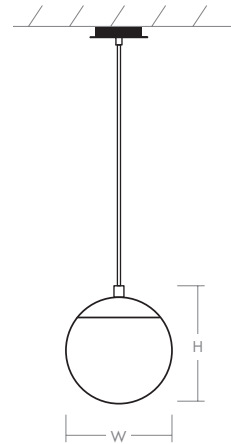

LUNA Pendant

120v : **3-672-xx**
277v: **37-672-xx**

oxygen

FIXTURE TYPE _____ LOCATION _____

PROJECT _____ DATE _____

-24 Satin Nickel

-20 Polished Nickel

-22 Oiled Bronze

-40 Aged Brass

LIGHT SOURCE	1 x 8.2W LED, 3000K, CRI 90
LUMINAIRE POWER	10.4W at 120V
RATED LIFE	60000 hr RL
OPTIONAL COLOR TEMPERATURES	2700K, 3500K, 4000K
LUMEN OUTPUT	Delivered: 714 lm (LM-79)
INPUT VOLTAGE	120V or 277V
DRIVER OUTPUT	350 mA, 12W
DIMMING	0-10v &Phase (ELV) Dimming 50/60Hz 100% to 10% Dimming
CONSTRUCTION	Plated Steel and Glass
DIFFUSER	- White Opal Glass
FINISHES	Polished Nickel (-20), Oiled Bronze (-22), Satin Nickel (-24), Aged Brass (-40)
MOUNTING	4" Octagonal J-Box, 2"x 3" J-Box
STANDARDS	ETL Dry/Damp listed, ADA compliant, Conforms to UL STD 1598, Certified CAN/CSA, STD C22.2 No 250.0.

DIMENSIONS

Dia. Canopy: 5.88"

W. Fixture: 9.88"

H. Fixture: 10.50"

Supplied with 8 ft braided cord

Order example for standard fixture:

3-672-24 (x- Voltage - xxx-Sequence # - xx-Finish)

3: 120v, 37: 277v