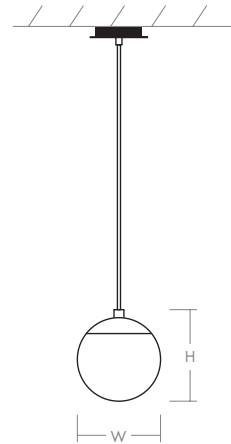

LUNA Pendant

120v : **3-671-xx**
277v: **37-671-xx**

oxygen

FIXTURE TYPE _____ LOCATION _____

PROJECT _____ DATE _____

-20 Polished Nickel

-22 Oiled Bronze

-24 Satin Nickel

-40 Aged Brass

- LIGHT SOURCE** 1 x 5.12W LED, 3000K, CRI 90
- LUMINAIRE POWER** 6.57W at 120V
- RATED LIFE** 60000 hr RL
- OPTIONAL COLOR TEMPERATURES** 2700K, 3500K, 4000K
- LUMEN OUTPUT** Delivered: 368 lm (LM-79)
- INPUT VOLTAGE** 120V or 277V
- DRIVER OUTPUT** 150 mA, 6W
- DIMMING** 0-10v &Phase (ELV) Dimming
50/60Hz 100% to 10% Dimming
- CONSTRUCTION** Plated Steel and Glass
- DIFFUSER** - White Opal Glass
- FINISHES** Polished Nickel (-20), Oiled Bronze (-22), Satin Nickel (-24), Aged Brass (-40)
- MOUNTING** 4" Octagonal J-Box, 2"x 3" J-Box
- STANDARDS** ETL Dry/Damp listed, ADA compliant, Conforms to UL STD 1598, Certified CAN/CSA, STD C22.2 No 250.0.

DIMENSIONS
Dia. Canopy: 5.88"
W. Fixture: 7.88"
H. Fixture: 8.63"
Supplied with 8 ft braided cord

Order example for standard fixture:
3-671-24 (x- Voltage - xxx-Sequence # - xx-Finish)
3: 120v, 37: 277v
Order example for optional color temperatures: **3-671-2724**
27: 2700K, 35: 3500K, 40: 4000K