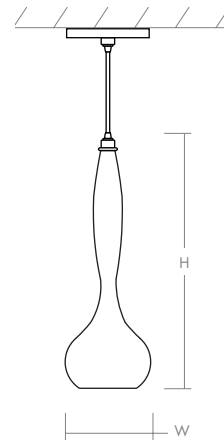

STANDARDS ETL Dry/Damp listed, Conforms to UL STD 1598,
Certified CAN/CSA, STD C22.2 No 250.0.

Order example for standard fixture:

3-655-2018 (x- Voltage - xxx-Sequence # - x-Diffuser - xx-Finish)

3: 120V to 277V

Order example for optional color temperatures: **3-655-272018**

27: 2700K, **35:** 3500K, **40:** 4000K

DIMENSIONS

Dia. Canopy: 5.75"

Dia. Fixture: 6.63"

H. Fixture: 17.80"

Supplied with 8 ft braided cord