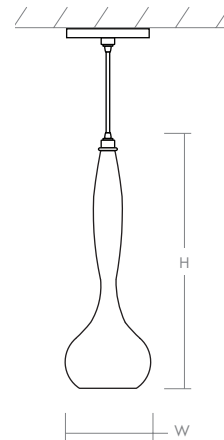

PYRUS Pendant

120v : **3-655-xxxx**

277v : **37-655-xxxx**

oxygen

FIXTURE TYPE _____ LOCATION _____

PROJECT _____ DATE _____

-2018 Coffee Ombre Glass /
Gunmetal

-14 Clear Glass / Polished
Chrome

-1314 Smoked Ombre Glass /
Polished Chrome

LIGHT SOURCE	1 x 5.12W LED, 3000K, CRI 90
LUMINAIRE POWER	6.63W at 120V
RATED LIFE	60000 hr RL
OPTIONAL COLOR TEMPERATURES	2700K, 3500K, 4000K
LUMEN OUTPUT	Delivered: 406 lm (LM-79)
INPUT VOLTAGE	120V or 277V
DRIVER OUTPUT	150mA, 6W
DIMMING	0-10v & Phase (ELV) Dimming - 50/60Hz 100% to 10% Dimming
CONSTRUCTION	Plated Steel and Glass
DIFFUSER/METAL FINISHES	(-14) Clear Glass / Polished Chrome (-1314) Smoked Ombre Glass / Polished Chrome (-2018) Coffee Ombre Glass / Gunmetal
MOUNTING	4" Octagonal J-Box, 2" x 3" J-Box
STANDARDS	ETL Dry/Damp listed, Conforms to UL STD 1598, Certified CAN/CSA, STD C22.2 No 250.0.

DIMENSIONS

Dia. Canopy: 5.75"

Dia. Fixture: 6.63"

H. Fixture: 17.80"

Supplied with 8 ft braided cord

Order example for standard fixture:

3-655-2018 (x- Voltage - xxx-Sequence # - x-Diffuser - xx-Finish)

3: 120v, **37:** 277v