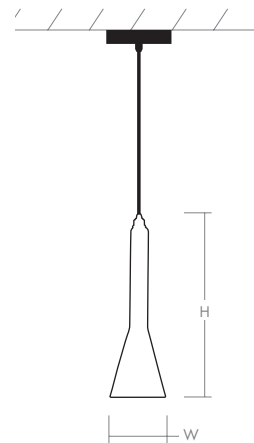

LIBERTY Pendant

3-652-xxxx

oxygen

FIXTURE TYPE _____ LOCATION _____

PROJECT _____ DATE _____

-1314 Smoked Ombre Glass/
Polished Chrome

-14 Clear Glass/Polished
Chrome

- 2018 Coffee Ombre Glass/
Gunmetal

- LIGHT SOURCE** 1 x 6.1W LED, 3000K, CRI 90
- LUMINAIRE POWER** 7.2W at 120V
- RATED LIFE** 60000 hr RL
- OPTIONAL COLOR TEMPERATURES** 2700K, 3500K, 4000K
- LUMEN OUTPUT** Delivered: 401 lm (LM-79)
- INPUT VOLTAGE** 120V to 277V AC, 50/60Hz
- DRIVER OUTPUT** 180mA, 7.6W max output
- DIMMING** TRIAC and ELV dimming at 120V AC;
0-10V dimming, 100% to 1% current output
- CONSTRUCTION** Plated Steel and Glass
- DIFFUSER/
METAL FINISHES** (-14) Clear Glass/Polished Chrome
(-1314) Smoked Ombre Glass/Polished Chrome
(-2018) Coffee Ombre Glass/Gunmetal
- MOUNTING** 4" Octagonal J-Box*,
4" Square J-Box* with a single device mud ring
*Deep J-Box (Required to house driver)
- STANDARDS** UL Dry/Damp listed, Conforms to UL STD 1598,
Certified CAN/CSA STD C22.2 No 250.0.

DIMENSIONS

Dia. Canopy: 5.75"

Dia. Fixture: 5.00"

H. Fixture: 16.25"

Supplied with 10 ft braided cord

Order example for standard fixture:

3-652-1314 (x- Voltage - xxx-Sequence # - x-Diffuser - xx-Finish)

3: 120V to 277V