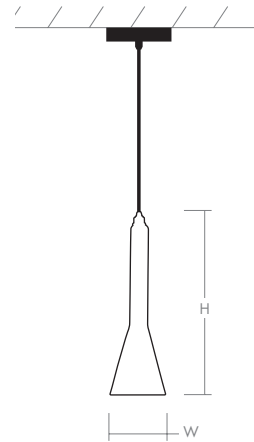

LIBERTY Pendant

3-652-xxxx

oxygen

FIXTURE TYPE _____ LOCATION _____

PROJECT _____ DATE _____

-1314 Smoked Ombre Glass / Polished Chrome

-14 Clear Glass / Polished Chrome

-2018 Coffee Ombre Glass / Gunmetal

LIGHT SOURCE 1 x 6.2W LED, 3000K, CRI 90
LUMINAIRE POWER 6.57W at 120V
RATED LIFE 60000 hr RL
OPTIONAL COLOR TEMPERATURES 2700K, 3500K, 4000K
LUMEN OUTPUT Delivered: 401 lm (LM-79)
INPUT VOLTAGE 120V to 277V AC, 50/60Hz
DRIVER OUTPUT 180mA, 7.6W max
DIMMING TRIAC and ELV dimming at 120V AC; 0-10V dimming, 100% to 10% current output
CONSTRUCTION Plated Steel and Glass

STANDARDS ETL Dry/Damp listed, Conforms to UL STD 1598,
Certified CAN/CSA, STD C22.2 No 250.0.

DIMENSIONS

Dia. Canopy: 5.75"

Dia. Fixture: 4.50"

H. Fixture: 16.25"

Supplied with 8 ft braided cord

Order example for standard fixture: