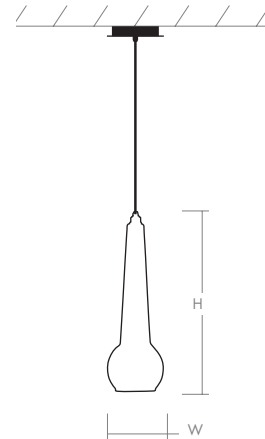

COMET Pendant

120v : **3-650-xxxx**

277v : **37-650-xxxx**

oxygen

FIXTURE TYPE _____ LOCATION _____

PROJECT _____ DATE _____

-2018 Coffee Ombre Glass / Gunmetal

-14 Clear Glass / Polished Chrome

-1314 Smoked Ombre Glass / Polished Chrome

| | |
|------------------------------------|--|
| LIGHT SOURCE | 1 x 5.12W LED, 3000K, CRI 90 |
| LUMINAIRE POWER | 6.55W at 120V |
| RATED LIFE | 60000 hr RL |
| OPTIONAL COLOR TEMPERATURES | 2700K, 3500K, 4000K |
| LUMEN OUTPUT | Delivered: 410 lm (LM-79) |
| INPUT VOLTAGE | 120V or 277V |
| DRIVER OUTPUT | 150mA, 6W |
| DIMMING | 0-10v & Phase (ELV) Dimming - 50/60Hz 100% to 10% Dimming |
| CONSTRUCTION | Plated Steel and Glass |
| DIFFUSER/METAL FINISHES | (-14) Clear Glass / Polished Chrome (-1314) Smoked Ombre Glass / Polished Chrome (-2018) Coffee Ombre Glass / Gunmetal |
| MOUNTING | 4" Octagonal J-Box, 2" x 3" J-Box |
| STANDARDS | ETL Dry/Damp listed, Conforms to UL STD 1598, Certified CAN/CSA, STD C22.2 No 250.0. |

DIMENSIONS

Dia. Canopy: 5.75"

Dia. Fixture: 4.80"

H. Fixture: 17.25"

Supplied with 8 ft braided cord

Order example for standard fixture:

3-650-1314 (x- Voltage - xxx-Sequence # - x-Diffuser - xx-Finish)

3: 120v, **37:** 277v