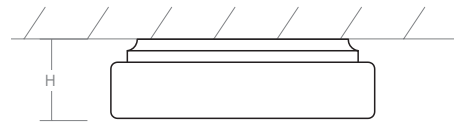

## 3-649-6

oxygen

FIXTURE TYPE \_\_\_\_\_

LOCATION \_\_\_\_\_

PROJECT \_\_\_\_\_

DATE \_\_\_\_\_

-6 White

<b>LIGHT SOURCE</b>	2 x 12.1W LED, 3000K, CRI 90
<b>LUMINAIRE POWER</b>	28.9W at 120V
<b>RATED LIFE</b>	60000 hr RL
<b>OPTIONAL COLOR TEMPERATURES</b>	2700K, 3500K, 4000K
<b>LUMEN OUTPUT</b>	Delivered: 1866 lm (LM-79)
<b>INPUT VOLTAGE</b>	120V to 277V AC, 50/60Hz
<b>DRIVER OUTPUT</b>	700mA, 29.4W max power
<b>DIMMING</b>	TRIAC and ELV dimming at 120V AC; 0-10V dimming, 100% to 1% current output
<b>CONSTRUCTION</b>	Plated Steel and Acrylic
<b>DIFFUSER</b>	- Matte White Acrylic
<b>FINISHES</b>	White (-6)
<b>MOUNTING</b>	4" Octagonal J-Box
<b>STANDARDS</b>	UL Dry/Damp listed, ADA Compliant, Conforms to UL STD 1598, Certified CAN/CSA STD C22.2 No 250.0.

**DIMENSIONS**  
**Dia:** 14.00"  
**H:** 2.75"

Order example for standard fixture:  
**3-649-6** (x- Voltage - xxx-Sequence # - xx-Finish)  
**3:** 120V to 277V  
 Order example for optional color temperatures: **3-649-276**  
**27:** 2700K, **35:** 3500K, **40:** 4000K