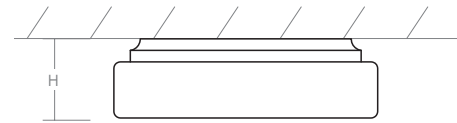

# oxygen

FIXTURE TYPE \_\_\_\_\_

LOCATION \_\_\_\_\_

PROJECT \_\_\_\_\_

DATE \_\_\_\_\_

-6 White

<b>LIGHT SOURCE</b>	2 x 10.1W LED, 3000K, CRI 90
<b>LUMINAIRE POWER</b>	25.8W at 120V
<b>RATED LIFE</b>	60000 hr RL
<b>OPTIONAL COLOR TEMPERATURES</b>	2700K, 3500K, 4000K
<b>LUMEN OUTPUT</b>	Delivered: 1866 lm (LM-79)
<b>INPUT VOLTAGE</b>	120V or 277V
<b>DRIVER OUTPUT</b>	2 x 350mA, 12W
<b>DIMMING</b>	0-10v & Phase (ELV) Dimming - 50/60Hz 100% to 10% Dimming
<b>CONSTRUCTION</b>	Plated Steel and Acrylic
<b>DIFFUSER</b>	- Matte White Acrylic
<b>FINISHES</b>	White (-6)
<b>MOUNTING</b>	4" Octagonal J-Box
<b>STANDARDS</b>	ETL Dry/Damp listed, ADA compliant, Conforms to UL STD 1598, Certified CAN/CSA, STD C22.2 No 250.0.

**DIMENSIONS**  
**Dia:** 14.00"  
**H:** 3.00"

Order example for standard fixture:

**3-649-6** (x- Voltage - xxx-Sequence # - xx-Finish)

3: 120v, 37: 277v, 32: Universal Voltage

Order example for optional color temperatures: **3-649-276**