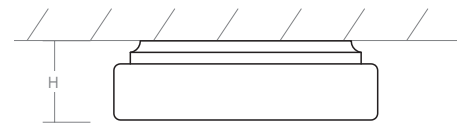

# oxygen

FIXTURE TYPE \_\_\_\_\_ LOCATION \_\_\_\_\_

PROJECT \_\_\_\_\_ DATE \_\_\_\_\_

-6 White

<b>LIGHT SOURCE</b>	2 x 10.1W LED, 3000K, CRI 90
<b>LUMINAIRE POWER</b>	25.8W at 120V
<b>RATED LIFE</b>	60000 hr RL
<b>OPTIONAL COLOR TEMPERATURES</b>	2700K, 3500K, 4000K
<b>LUMEN OUTPUT</b>	Delivered: 1866 lm (LM-79)
<b>INPUT VOLTAGE</b>	120V or 277V
<b>DRIVER OUTPUT</b>	2 x 350mA, 12W
<b>DIMMING</b>	0-10v & Phase (ELV) Dimming - 50/60Hz 100% to 10% Dimming
<b>CONSTRUCTION</b>	Plated Steel and Acrylic
<b>DIFFUSER</b>	- Matte White Acrylic
<b>FINISHES</b>	White (-6)
<b>MOUNTING</b>	4" Octagonal J-Box
<b>STANDARDS</b>	ETL Dry/Damp listed, ADA compliant, Conforms to UL STD 1598, Certified CAN/CSA, STD C22.2 No 250.0.

**DIMENSIONS**  
**Dia:** 14.00"  
**H:** 3.00"

Order example for standard fixture:

**3-649-6** (x- Voltage - xxx-Sequence # - xx-Finish)

3: 120v, 37: 277v

Order example for optional color temperatures: **3-649-276**