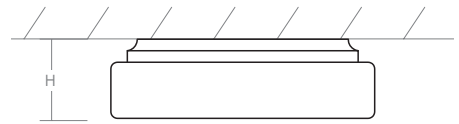

**RHYTHM Wall Sconce / Ceiling Mount**  
**3-648-6**

oxygen

FIXTURE TYPE \_\_\_\_\_

LOCATION \_\_\_\_\_

PROJECT \_\_\_\_\_

DATE \_\_\_\_\_

-6 White

<b>LIGHT SOURCE</b>	1 x 10.1W LED, 3000K, CRI 90
<b>LUMINAIRE POWER</b>	12.4W at 120V
<b>RATED LIFE</b>	60000 hr RL
<b>OPTIONAL COLOR TEMPERATURES</b>	2700K, 3500K, 4000K
<b>LUMEN OUTPUT</b>	Delivered: 803 lm (LM-79)
<b>INPUT VOLTAGE</b>	120V to 277V AC, 50/60Hz
<b>DRIVER OUTPUT</b>	350mA, 14.7W max power
<b>DIMMING</b>	TRIAC and ELV dimming at 120V AC; 0-10V dimming, 100% to 1% current output
<b>CONSTRUCTION</b>	Plated Steel and Acrylic
<b>DIFFUSER</b>	- Matte White Acrylic
<b>FINISHES</b>	White (-6)
<b>MOUNTING</b>	4" Octagonal J-Box
<b>STANDARDS</b>	UL Dry/Damp listed, ADA compliant, Conforms to UL STD 1598, Certified CAN/CSA STD C22.2 No 250.0.

**DIMENSIONS**  
**Dia: 10.00"**  
**H: 3.00"**

Order example for standard fixture:  
**3-648-6** (x- Voltage - xxx-Sequence # - xx-Finish)  
**3:** 120V to 277V  
 Order example for optional color temperatures: **3-648-276**  
**27:** 2700K, **35:** 3500K, **40:** 4000K