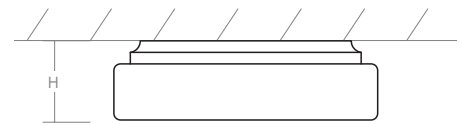

RHYTHM Wall Sconce / Ceiling Mount

120v: **3-648-xx**

277v: **37-648-xx**

oxygen

FIXTURE TYPE _____

LOCATION _____

PROJECT _____

DATE _____

-6 White

LIGHT SOURCE	1 x 8.2W LED, 3000K, CRI 90
LUMINAIRE POWER	10.3W at 120V
RATED LIFE	60000 hr RL
OPTIONAL COLOR TEMPERATURES	2700K, 3500K, 4000K
LUMEN OUTPUT	Delivered: 803 lm (LM-79)
INPUT VOLTAGE	120V or 277V
DRIVER OUTPUT	350mA, 12W
DIMMING	0-10v & Phase (ELV) Dimming - 50/60Hz 100% to 10% Dimming
CONSTRUCTION	Plated Steel and Acrylic
DIFFUSER	- Matte White Acrylic
FINISHES	White (-6)
MOUNTING	4" Octagonal J-Box
STANDARDS	ETL Dry/Damp listed, ADA compliant, Conforms to UL STD 1598, Certified CAN/CSA, STD C22.2 No 250.0.

DIMENSIONS
Dia: 10.00"
H: 3.00"

Order example for standard fixture:

3-648-6 (x- Voltage - xxx-Sequence # - xx-Finish)

3: 120v, 37: 277v, 32: Universal Voltage

Order example for optional color temperatures: **3-648-276**