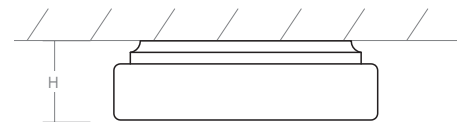

RHYTHM Wall Sconce / Ceiling Mount

120v: **3-648-xx**

277v: **37-648-xx**

oxygen

FIXTURE TYPE _____ LOCATION _____

PROJECT _____ DATE _____

-6 White

LIGHT SOURCE	1 x 8.2W LED, 3000K, CRI 90
LUMINAIRE POWER	10.3W at 120V
RATED LIFE	60000 hr RL
OPTIONAL COLOR TEMPERATURES	2700K, 3500K, 4000K
LUMEN OUTPUT	Delivered: 803 lm (LM-79)
INPUT VOLTAGE	120V or 277V
DRIVER OUTPUT	350mA, 12W
DIMMING	0-10v & Phase (ELV) Dimming - 50/60Hz 100% to 10% Dimming
CONSTRUCTION	Plated Steel and Acrylic
DIFFUSER	- Matte White Acrylic
FINISHES	White (-6)
MOUNTING	4" Octagonal J-Box
STANDARDS	ETL Dry/Damp listed, ADA compliant, Conforms to UL STD 1598, Certified CAN/CSA, STD C22.2 No 250.0.

DIMENSIONS
Dia: 10.00"
H: 3.00"

Order example for standard fixture:

3-648-6 (x- Voltage - xxx-Sequence # - xx-Finish)

3: 120v, 37: 277v

Order example for optional color temperatures: **3-648-276**

27: 2700K, 35: 3500K, 40: 4000K