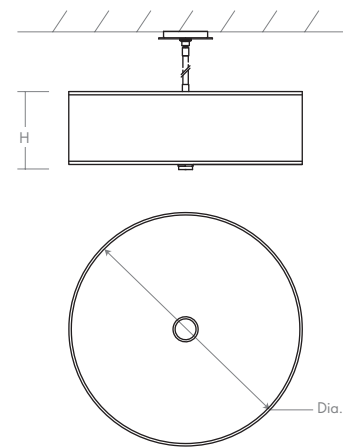

ECHO Pendant
3-640-24

oxygen

FIXTURE TYPE _____ LOCATION _____
 PROJECT _____ DATE _____

-24 Satin Nickel

LIGHT SOURCE	4 x 10.1W LED, 3000K, CRI 90
LUMINAIRE POWER	48.2W at 120V
RATED LIFE	60000 hr RL
OPTIONAL COLOR TEMPERATURES	2700K, 3500K, 4000K
LUMEN OUTPUT	Delivered: 2775 lm (LM-79)
INPUT VOLTAGE	120V to 277V AC, 50/60Hz
DRIVER OUTPUT	2 x 700mA, 29.4W max power per driver
DIMMING	TRIAC and ELV dimming at 120V AC; 0-10V dimming, 100% to 1% current output
CONSTRUCTION	Plated Steel and Acrylic/Fabric
DIFFUSER	White Grass Shade with Acrylic
FINISHES	Satin Nickel (-24)
MOUNTING	4" Octagonal J-Box, 4" Square J-Box with a single device mud ring
STANDARDS	UL Dry/Damp listed, Conforms to UL STD 1598, Certified CAN/CSA STD C22.2 No 250.0.

DIMENSIONS

Dia. Canopy:	6.25"
Dia. Fixture:	30.00"
H. Fixture:	10.625"
Suspension Length:	Up to 60"

Note: Customer must specify desired length of downrod.

Order example for standard fixture:
3-640-24 (x- Voltage - xxx-Sequence # - xx-Finish)
 3: 120V to 277V
 Order example for optional color temperatures: **3-640-2724**
 27: 2700K, 35: 3500K, 40: 4000K