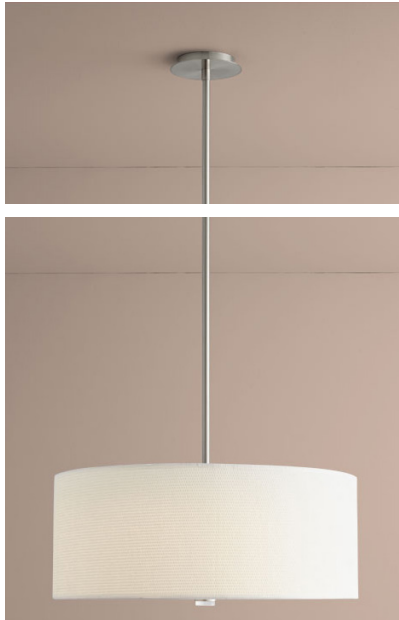

ECHO Pendant
3-639-24

oxygen

FIXTURE TYPE _____

LOCATION _____

PROJECT _____

DATE _____

-24 Satin Nickel

LIGHT SOURCE	3 x 10.1W LED, 3000K, CRI 90
LUMINAIRE POWER	36.4W at 120V
RATED LIFE	60000 hr RL
OPTIONAL COLOR TEMPERATURES	2700K, 3500K, 4000K
LUMEN OUTPUT	Delivered: 2040 lm (LM-79)
INPUT VOLTAGE	120V to 277V AC, 50/60Hz
DRIVER OUTPUT	1050mA, 44.1W max power (1 x 350mA, 14.7W; 1 x 700mA, 29.4W)
DIMMING	TRIAC and ELV dimming at 120V AC; 0-10V dimming, 100% to 1% current output
CONSTRUCTION	Plated Steel and Acrylic
DIFFUSER	Fabric White Grass Shade with Acrylic
FINISHES	Satin Nickel (-24)
MOUNTING	4" Octagonal J-Box, 4" Square J-Box with a single device mud ring
STANDARDS	UL Dry/Damp listed, Conforms to UL STD 1598, Certified CAN/CSA STD C22.2 No 250.0.

DIMENSIONS

Dia. Canopy:	6.25"
Dia Fixture:	24.00"
H. Fixture:	10.625"
Suspension Length:	Up to 60"

Note: Customer must specify desired length of downrod.

Order example for standard fixture:
3-639-24 (x- Voltage - xxx-Sequence # - xx-Finish)
3: 120V to 277V
 Order example for optional color temperatures: **3-639-2724**
27: 2700K, **35:** 3500K, **40:** 4000K