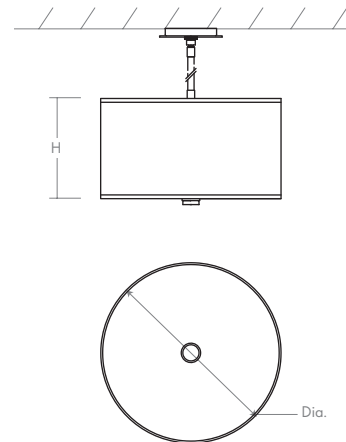

ECHO Pendant
3-639-24

oxygen

FIXTURE TYPE _____

LOCATION _____

PROJECT _____

DATE _____

-24 Satin Nickel

LIGHT SOURCE	3 x 10.1W LED, 3000K, CRI 90
LUMINAIRE POWER	36.4W at 120V
RATED LIFE	60000 hr RL
OPTIONAL COLOR TEMPERATURES	2700K, 3500K, 4000K
LUMEN OUTPUT	Delivered: 2040 lm (LM-79)
INPUT VOLTAGE	120V to 277V AC, 50/60Hz
DRIVER OUTPUT	1050mA, 44.1W max power (1 x 350mA, 14.7W; 1 x 700mA, 29.4W)
DIMMING	TRIAC and ELV dimming at 120V AC; 0-10V dimming, 100% to 1% current output
CONSTRUCTION	Plated Steel and Acrylic
DIFFUSER	Fabric White Grass Shade with Acrylic
FINISHES	Satin Nickel (-24)
MOUNTING	4" Octagonal J-Box, 4" Square J-Box with a single device mud ring
STANDARDS	UL Dry/Damp listed, Conforms to UL STD 1598, Certified CAN/CSA STD C22.2 No 250.0.

DIMENSIONS

Dia. Canopy:	6.25"
Dia Fixture:	24.00"
H. Fixture:	10.625"
Suspension Length:	Up to 60"

Note: Customer must specify desired length of downrod.

Order example for standard fixture:
3-639-24 (x- Voltage - xxx-Sequence # - xx-Finish)
3: 120V to 277V
 Order example for optional color temperatures: **3-639-2724**
27: 2700K, **35:** 3500K, **40:** 4000K