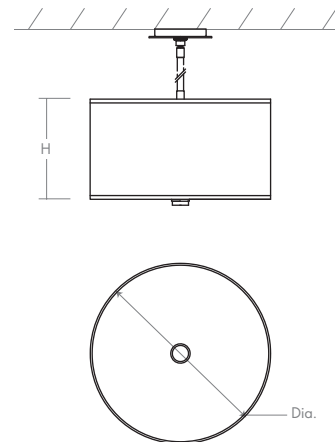

ECHO Pendant
3-638-xx

oxygen

FIXTURE TYPE _____

LOCATION _____

PROJECT _____

DATE _____

-24 Satin Nickel

-22 Oiled Bronze

- LIGHT SOURCE** 39W at 120V
- LUMINAIRE POWER** 3 x 10.1W LED, 3000K, CRI 90
- RATED LIFE** 60000 hr RL
- OPTIONAL COLOR TEMPERATURES** 2700K, 3500K, 4000K
- LUMEN OUTPUT** Delivered: 1365 lm (LM-79)
- INPUT VOLTAGE** 120V to 277V AC, 50/60Hz
- DRIVER OUTPUT** 1050mA, 44.1W max
(1 x 350mA, 14.7W; 1 x 700mA, 29.4W)
- DIMMING** TRIAC and ELV dimming at 120V AC;
0-10V dimming, 100% to 10% current output
- CONSTRUCTION** Plated Steel and Acrylic / Fabric White
- DIFFUSER** Grass Shade with Acrylic
- METAL FINISH** Satin Nickel (-24), Oiled Bronze (-22)
- MOUNTING** 4" Octagonal J-Box,
4"x4" J-Box with a single device mud ring
- STANDARDS** ETL Dry/Damp listed, Conforms to UL STD 1598,
Certified CAN/CSA, STD C22.2 No 250.0.

- DIMENSIONS**
- Dia. Canopy:** 6.25"
 - Dia Fixture:** 18.00"
 - H. Fixture:** 10.59"
 - Suspension Length: Up to 60"**

Order example for standard fixture:
3-638-24 (x- Voltage - xxx-Sequence # - xx-Finish)
3: 120V to 277V
 Order example for optional color temperatures: **3-638-2724**
27: 2700K, **35:** 3500K, **40:** 4000K