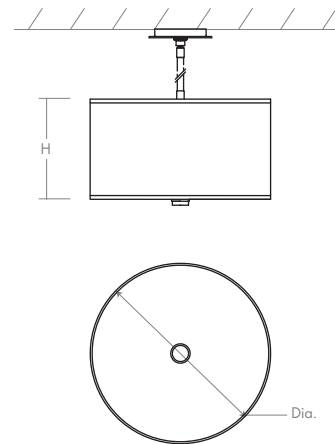

ECHO Pendant

120v : **3-638-xx**

277v : **37-638-xx**

oxygen

FIXTURE TYPE _____

LOCATION _____

PROJECT _____

DATE _____

-24 Satin Nickel

-22 Oiled Bronze

- LIGHT SOURCE** 3 x 10.1W LED, 3000K, CRI 90
- LUMINAIRE POWER** 39W at 120V
- RATED LIFE** 60000 hr RL
- OPTIONAL COLOR TEMPERATURES** 2700K, 3500K, 4000K
- LUMEN OUTPUT** Delivered: 1365 lm (LM-79)
- INPUT VOLTAGE** 120V or 277V
- DRIVER OUTPUT** 3 x 350mA, 12W
- DIMMING** 0-10v & Phase (ELV) Dimming - 50/60hz 100% to 10% Dimming
- CONSTRUCTION** Plated Steel and Acrylic / Fabric
- DIFFUSER** White Grass Shade with Acrylic
- METAL FINISH** Satin Nickel (-24), Oiled Bronze (-22)
- MOUNTING** 4" Octagonal J-Box, 2" x 3" J-Box
- STANDARDS** ETL Dry/Damp listed, Conforms to UL STD 1598, Certified CAN/CSA, STD C22.2 No 250.0.

- DIMENSIONS**
- Dia. Canopy:** 6.25"
- Dia Fixture:** 18.00"
- H. Fixture:** 10.59"
- Suspension Length: Up to 60"**

Order example for standard fixture:

3-638-24 (x- Voltage - xxx-Sequence # - xx-Finish)