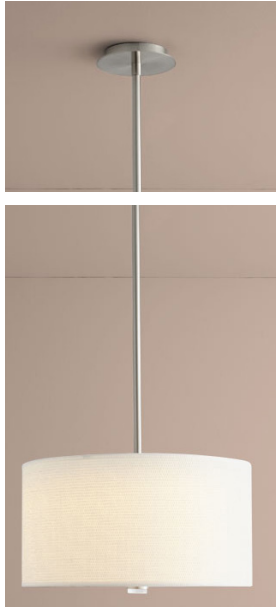

ECHO Pendant
3-638-xx

oxygen

FIXTURE TYPE _____

LOCATION _____

PROJECT _____

DATE _____

-24 Satin Nickel

-22 Oiled Bronze

- LIGHT SOURCE** 39W at 120V
- LUMINAIRE POWER** 3 x 10.1W LED, 3000K, CRI 90
- RATED LIFE** 60000 hr RL
- OPTIONAL COLOR TEMPERATURES** 2700K, 3500K, 4000K
- LUMEN OUTPUT** Delivered: 1365 lm (LM-79)
- INPUT VOLTAGE** 120V to 277V AC, 50/60Hz
- DRIVER OUTPUT** 1050mA, 44.1W max
(1 x 350mA, 14.7W; 1 x 700mA, 29.4W)
- DIMMING** TRIAC and ELV dimming at 120V AC;
0-10V dimming, 100% to 10% current output
- CONSTRUCTION** Plated Steel and Acrylic / Fabric White
- DIFFUSER** Grass Shade with Acrylic
- METAL FINISH** Satin Nickel (-24), Oiled Bronze (-22)
- MOUNTING** 4" Octagonal J-Box,
4"x4" J-Box with a single device mud ring
- STANDARDS** ETL Dry/Damp listed, Conforms to UL STD 1598,
Certified CAN/CSA, STD C22.2 No 250.0.

- DIMENSIONS**
- Dia. Canopy:** 6.25"
 - Dia Fixture:** 18.00"
 - H. Fixture:** 10.59"
 - Suspension Length: Up to 60"**

Order example for standard fixture:
3-638-24 (x- Voltage - xxx-Sequence # - xx-Finish)
3: 120V to 277V
 Order example for optional color temperatures: **3-638-2724**
27: 2700K, **35:** 3500K, **40:** 4000K