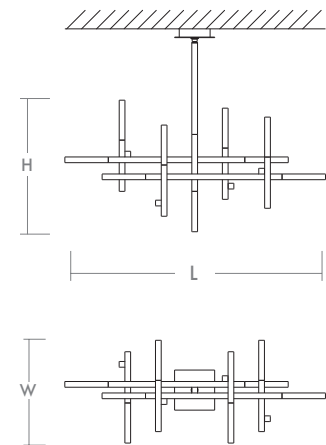

ATLANTIS Pendant

3-637-xx

oxygen

FIXTURE TYPE _____

LOCATION _____

PROJECT _____

DATE _____

-40 Aged Brass

LIGHT SOURCE	LED Arrays, 3000K, CRI 90
LUMINAIRE POWER	33.6W at 120V
RATED LIFE	50000 hr RL
OPTIONAL COLOR TEMPERATURES	3000K Only
LUMEN OUTPUT	Delivered: 1332 lm (LM-79)
INPUT VOLTAGE	120V AC, 60Hz
DRIVER OUTPUT	720mA, 30.24W max power
DIMMING	TRIAC Dimming
CONSTRUCTION	Cold Rolled Steel Housing and Canopy
DIFFUSER	- Clear Bubble Acrylic
FINISHES	Satin Nickel (-24), Aged Brass (-40)
MOUNTING	4" Octagonal J-Box
STANDARDS	ETL Damp listed, Conforms to UL STD 1598, Certified CAN/CSA STD C22.2 No 250.0.

DIMENSIONS

Dia. Canopy: 6.50" W x 6.50" L

W. Fixture: 18.00"

L. Fixture: 42.00"

H. Fixture: 23.00"

Supplied with 2-8", 2-12", and 3-16" stems to customize hanging height

Note: Canopy swivel allows up to a 22° slope

Order example for standard fixture:
3-637-24 (x- Voltage - xxx-Sequence # - xx-Finish)
 3: 120V Only