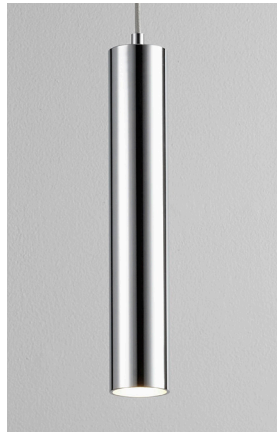

# IDOL Pendant

120v : **3-635-xx**

277v : **37-635-xx**

# oxygen

FIXTURE TYPE \_\_\_\_\_

LOCATION \_\_\_\_\_

PROJECT \_\_\_\_\_

DATE \_\_\_\_\_

-18 Gunmetal

-14 Polished Chrome

-24 Satin Nickel

LIGHT SOURCE	1 x 5.12W LED, 3000K, CRI 90
LUMINAIRE POWER	6.64W at 120V
RATED LIFE	60000 hr RL
OPTIONAL COLOR TEMPERATURES	2700K, 3500K, 4000K
LUMEN OUTPUT	Delivered: 334 lm (LM-79)
INPUT VOLTAGE	120V or 277V
DRIVER OUTPUT	150 mA, 6W
DIMMING	0-10v & Phase (ELV) Dimming - 50/60Hz 100% to 10% Dimming
CONSTRUCTION	Plated Steel
DIFFUSER	No diffuser
FINISHES	Polished Chrome (-14), Gunmetal (-18), Satin Nickel (-24)
MOUNTING	4" Octagonal J-Box, 2" x 3" J-Box
STANDARDS	ETL Dry/Damp listed, Conforms to UL STD 1598, Certified CAN/CSA, STD C22.2 No 250.0.

## DIMENSIONS

**Dia. Canopy: 5.88"**

**Dia. Fixture: 2.70"**

**H. Fixture: 16.85"**

**Supplied with 8 ft braided cord**

Order example for standard fixture:

**3-635-24** (x- Voltage - xxx-Sequence # - xx-Finish)