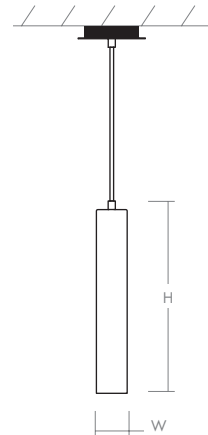

# IDOL Pendant

120v : **3-635-xx**

277v : **37-635-xx**

# oxygen

FIXTURE TYPE \_\_\_\_\_

LOCATION \_\_\_\_\_

PROJECT \_\_\_\_\_

DATE \_\_\_\_\_

-18 Gunmetal

-14 Polished Chrome

-24 Satin Nickel

LIGHT SOURCE	1 x 5.12W LED, 3000K, CRI 90
LUMINAIRE POWER	6.64W at 120V
RATED LIFE	60000 hr RL
OPTIONAL COLOR TEMPERATURES	2700K, 3500K, 4000K
LUMEN OUTPUT	Delivered: 334 lm (LM-79)
INPUT VOLTAGE	120V or 277V
DRIVER OUTPUT	150 mA, 6W
DIMMING	0-10v & Phase (ELV) Dimming - 50/60Hz 100% to 10% Dimming
CONSTRUCTION	Plated Steel
DIFFUSER	No diffuser
FINISHES	Polished Chrome (-14), Gunmetal (-18), Satin Nickel (-24)
MOUNTING	4" Octagonal J-Box, 2" x 3" J-Box
STANDARDS	ETL Dry/Damp listed, Conforms to UL STD 1598, Certified CAN/CSA, STD C22.2 No 250.0.

## DIMENSIONS

**Dia. Canopy: 5.88"**

**Dia. Fixture: 2.70"**

**H. Fixture: 16.85"**

**Supplied with 8 ft braided cord**

Order example for standard fixture:

**3-635-24** (x- Voltage - xxx-Sequence # - xx-Finish)