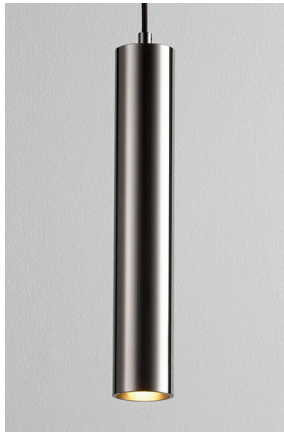

# IDOL Pendant

120v : **3-635-xx**

277v : **37-635-xx**

# oxygen

FIXTURE TYPE \_\_\_\_\_

LOCATION \_\_\_\_\_

PROJECT \_\_\_\_\_

DATE \_\_\_\_\_

-18 Gunmetal

-14 Polished Chrome

-24 Satin Nickel

LIGHT SOURCE	1 x 5.12W LED, 3000K, CRI 90
LUMINAIRE POWER	6.64W at 120V
RATED LIFE	60000 hr RL
OPTIONAL COLOR TEMPERATURES	2700K, 3500K, 4000K
LUMEN OUTPUT	Delivered: 334 lm (LM-79)
INPUT VOLTAGE	120V or 277V
DRIVER OUTPUT	150 mA, 6W
DIMMING	0-10v & Phase (ELV) Dimming - 50/60Hz 100% to 10% Dimming
CONSTRUCTION	Plated Steel
DIFFUSER	No diffuser
FINISHES	Polished Chrome (-14), Gunmetal (-18), Satin Nickel (-24)
MOUNTING	4" Octagonal J-Box, 2" x 3" J-Box
STANDARDS	ETL Dry/Damp listed, Conforms to UL STD 1598, Certified CAN/CSA, STD C22.2 No 250.0.

## DIMENSIONS

**Dia. Canopy: 5.88"**

**Dia. Fixture: 2.70"**

**H. Fixture: 16.85"**

**Supplied with 8 ft braided cord**

Order example for standard fixture:

**3-635-24** (x- Voltage - xxx-Sequence # - xx-Finish)