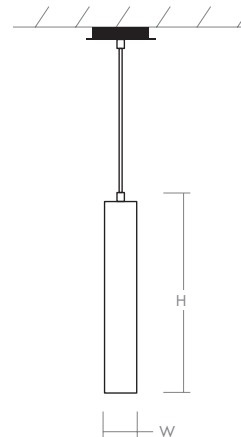

GALAXY Pendant

120v : **3-634-xxx**

277v : **37-634-xxx**

oxygen

FIXTURE TYPE _____ LOCATION _____

PROJECT _____ DATE _____

-2018 Coffee Ombre Glass / Gunmetal

-14 Clear Glass / Polished Chrome

-1314 Smoked Ombre Glass / Polished Chrome

-1414 Mirrored Glass / Polished Chrome

- LIGHT SOURCE** 1 x 5.12W LED, 3000K, CRI 90
- LUMINAIRE POWER** 6.57W at 120V
- RATED LIFE** 60000 hr RL
- OPTIONAL COLOR TEMPERATURES** 2700K, 3500K, 4000K
- LUMEN OUTPUT** Delivered: 327 lm (LM-79)
- INPUT VOLTAGE** 120V or 277V
- DRIVER OUTPUT** 150mA, 6W
- DIMMING** 0-10v &Phase (ELV) Dimming - 50/60Hz 100% to 10% Dimming
- CONSTRUCTION** Plated Steel and Glass
- DIFFUSER / METAL FINISHES**
 - (-14) Clear Glass / Polished Chrome
 - (-1314) Smoked Ombre Glass / Polished Chrome
 - (-1414) Mirrored Glass / Polished Chrome
 - (-2018) Coffee Ombre Glass / Gunmetal
- MOUNTING** 4" Octagonal J-Box, 2" x 3" J-Box
- STANDARDS** ETL Dry/Damp listed, Conforms to UL STD 1598, Certified CAN/CSA, STD C22.2 No 250.0.

DIMENSIONS

Dia. Canopy: 5.88"

Dia. Fixture: 2.70"

H. Fixture: 16.85"

Supplied with 8 ft braided cord

Order example for standard fixture:

3-634 -1314 (x- Voltage - xxx-Sequence # - xx-Finish)

3: 120v, **37:** 277v