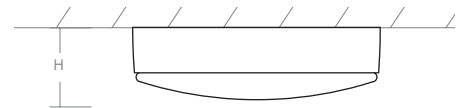

JOURNEY Wall Sconce / Ceiling Mount

120v: **3-623-xx**

277v: **37-623-xx**

oxygen

FIXTURE TYPE _____ LOCATION _____

PROJECT _____ DATE _____

-14 Polished Chrome

-24 Satin Nickel

LIGHT SOURCE	1 x 10.1W LED, 3000K, CRI 90
LUMINAIRE POWER	13W at 120V
RATED LIFE	60000 hr RL
OPTIONAL COLOR TEMPERATURES	2700K, 3500K, 4000K
LUMEN OUTPUT	Delivered: 728 lm (LM-79)
INPUT VOLTAGE	120V or 277V
DRIVER OUTPUT	350mA, 12W
DIMMING	0-10v & Phase (ELV) Dimming - 50/60Hz 100% to 10% Dimming
CONSTRUCTION	Plated Steel and Glass
DIFFUSER	- White Opal Glass
FINISHES	Polished Chrome (-14), Satin Nickel (-24)
MOUNTING	4" Octagonal J-Box
STANDARDS	ETL Dry/Damp listed, CEC Title 24 Compliant, Conforms to UL STD 1598, Certified CAN/CSA, STD C22.2 No 250.0.

DIMENSIONS
Dia: 14.00"
H: 4.10"

Order example for standard fixture:

3-623-24 (x- Voltage - xxx-Sequence # - xx-Finish)

3: 120v, 37: 277v, 32: Universal Voltage

Order example for optional color temperatures: **3-623-2724**