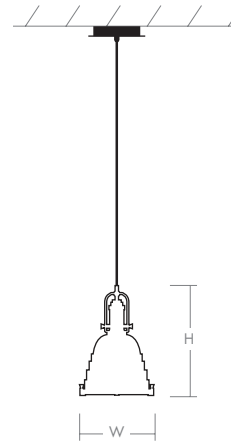

SIGMA Pendant

120v : **3-6204-xx**

oxygen

FIXTURE TYPE _____ LOCATION _____

PROJECT _____ DATE _____

-24 Satin Nickel

-22 Oiled Bronze

-25 Satin Copper

LIGHT SOURCE	1 x 24W LED max. Medium Base PAR20/30/38; Medium Base A19, A21. (Lamp not included)
LUMINAIRE POWER	To be determined
RATED LIFE	See LED bulb manufacturer specification
LUMEN OUTPUT	Delivered: To be determined
INPUT VOLTAGE	120V
DRIVER OUTPUT	No
CONSTRUCTION	Plated Steel and Glass
DIFFUSER	- White Tiffany Glass
FINISHES	Oiled Bronze (-22), Satin Nickel (-24), Satin Copper (-25)
MOUNTING	4" Octagonal J-Box
STANDARDS	ETL Dry/Damp listed, Conforms to UL STD 1598, Certified CAN/CSA, STD C22.2 No 250.0.

DIMENSIONS

Dia. Canopy: 6.50"

Dia. Fixture: 13.50"

H. Fixture: 18.25"

Suspension Length: Up to 60"

Order example for standard fixture:

3-6204-24 (x- Voltage - xxx-Sequence # - xx-Finish)

3: 120v