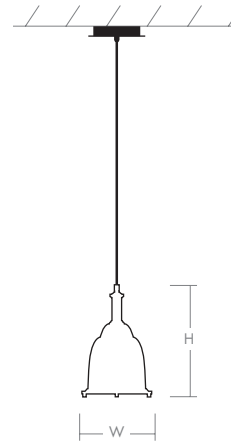

RUVO Pendant

120v : **3-6202-xx**

oxygen

FIXTURE TYPE _____ LOCATION _____

PROJECT _____ DATE _____

-25 Satin Copper

-22 Oiled Bronze

-24 Satin Nickel

LIGHT SOURCE	1 x 24W LED max. Medium Base PAR20/30/38; Medium Base A19, A21. (Lamp not included)
LUMINAIRE POWER	To be determined
RATED LIFE	See LED bulb manufacturer specification
LUMEN OUTPUT	Delivered: To be determined
INPUT VOLTAGE	120V
DRIVER OUTPUT	No
CONSTRUCTION	Plated Steel and Glass
DIFFUSER	- White Tiffany Glass
FINISHES	Oiled Bronze (-22), Satin Nickel (-24), Satin Copper (-25)
MOUNTING	4" Octagonal J-Box
STANDARDS	ETL Dry/Damp listed, Conforms to UL STD 1598, Certified CAN/CSA, STD C22.2 No 250.0.

DIMENSIONS

Dia. Canopy: 6.50"

Dia. Fixture: 10.50"

H. Fixture: 16.50"

Suspension Length: Up to 60"

Order example for standard fixture:

3-6202-24 (x- Voltage - xxx-Sequence # - xx-Finish)

3: 120v