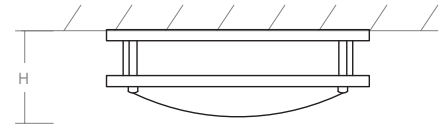

-40 Aged Brass

-14 Polished Chrome

-22 Oiled Bronze

-24 Satin Nickel

LIGHT SOURCE	2 x 10.1W LED, 3000K, CRI 90
LUMINAIRE POWER	26.3W at 120V
RATED LIFE	60000 hr RL
OPTIONAL COLOR TEMPERATURES	2700K, 3500K, 4000K
LUMEN OUTPUT	Delivered: 1952 lm (LM-79)
INPUT VOLTAGE	120V or 277V
DRIVER OUTPUT	2x 350mA, 12W
DIMMING	0-10v & Phase (ELV) Dimming - 50/60Hz 100% to 10% Dimming
CONSTRUCTION	Plated Steel and Acrylic
DIFFUSER	- Matte White Acrylic
FINISHES	Polished Chrome (-14), Oiled Bronze (-22), Satin Nickel (-24), Aged Brass (-40)
MOUNTING	4" Octagonal J-Box
STANDARDS	ETL Dry/Damp listed, Conforms to UL STD 1598, Certified CAN/CSA, STD C22.2 No 250.0.

DIMENSIONS

Dia: 17.69"

H: 4.25"

EM Driver Fullham HotspotLED Series

EM Battery Life 90 Minutes Minimum

Order example for standard fixture:

3-620-22-EM (x- Voltage - xxx-Sequence # - xx-Finish)

3: 120v, 37: 277v